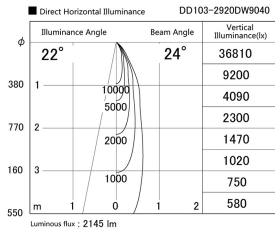

Item no. DD103-2920DW9040

Series Name: Versa R-G, Antiglare

Dark Mirror Reflector

Installation	Recessed mount
Type	Versa R-G, Antiglare
Fixture wattage	30.3W
Beam angle	23 deg.
Color Temp.	4000K
CRI	Ra>90
Luminous	2146 lm
Body	Die-cast aluminum alloy
Body finish	N/A
Trim finish	White
Reflector finish	Dark Mirror
IP Rate	IP20
Light source	COB module
Input Voltage	AC220~240V
Dimming Type	Non-Dimmable
Certificate	CE, CCC
Cut Hole	125mm