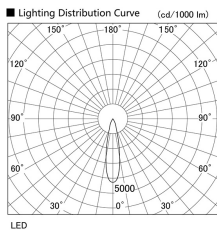

Item no. DD103-2920DW9040

Series Name: Versa R-G, Antiglare

Dark Mirror Reflector

Installation	Recessed mount
Type	Versa R-G, Antiglare
Fixture wattage	30.3W
Beam angle	23 deg.
Color Temp.	4000K
CRI	Ra>90
Luminous	2146 lm
Body	Die-cast aluminum alloy
Body finish	N/A
Trim finish	White
Reflector finish	Dark Mirror
IP Rate	IP20
Light source	COB module
Input Voltage	AC220~240V
Dimming Type	Non-Dimmable
Certificate	CE, CCC
Cut Hole	125mm