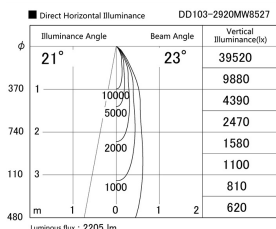

Item no. DD103-2920MW8527

Series Name: Versa R-G, Antiglare

Installation	Recessed mount
Type	
Fixture wattage	30.3W
Beam angle	23 deg.
Color Temp.	2700K
CRI	Ra>85
Luminous	2207 lm
Body	Die-cast aluminum alloy
Body finish	N/A
Trim finish	White
Reflector finish	Mirror
IP Rate	IP20
Light source	COB module
Input Voltage	AC220~240V
Dimming Type	Non-Dimmable
Certificate	CE, CCC
Cut Hole	125mm