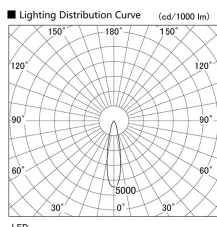

Item no. DD103-2920MW8527

Series Name: Versa R-G, Antiglare

Installation	Recessed mount
Type	
Fixture wattage	30.3W
Beam angle	23 deg.
Color Temp.	2700K
CRI	Ra>85
Luminous	2207 lm
Body	Die-cast aluminum alloy
Body finish	N/A
Trim finish	White
Reflector finish	Mirror
IP Rate	IP20
Light source	COB module
Input Voltage	AC220~240V
Dimming Type	Non-Dimmable
Certificate	CE, CCC
Cut Hole	125mm