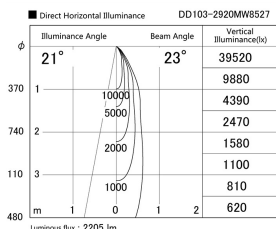

Item no. DD103-2920MW8527

Series Name: Versa R-G, Antiglare

Installation	Recessed mount
Type	Versa R-G, Antiglare
Fixture wattage	30.3W
Beam angle	23 deg.
Color Temp.	2700K
CRI	Ra>85
Luminous	2207 lm
Body	Die-cast aluminum alloy
Body finish	N/A
Trim finish	White
Reflector finish	Mirror
IP Rate	IP20
Light source	COB module
Input Voltage	AC220~240V
Dimming Type	Non-Dimmable
Certificate	CE, CCC
Cut Hole	125mm