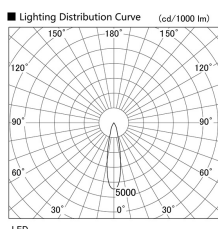

Item no. DD103-2920MW8527

Series Name: Versa R-G, Antiglare

Installation	Recessed mount
Type	Versa R-G, Antiglare
Fixture wattage	30.3W
Beam angle	23 deg.
Color Temp.	2700K
CRI	Ra>85
Luminous	2207 lm
Body	Die-cast aluminum alloy
Body finish	N/A
Trim finish	White
Reflector finish	Mirror
IP Rate	IP20
Light source	COB module
Input Voltage	AC220~240V
Dimming Type	Non-Dimmable
Certificate	CE, CCC
Cut Hole	125mm