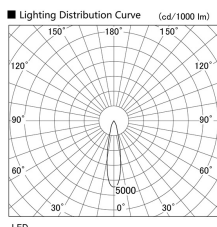

Item no. DD103-2920MW8530

Series Name: Versa R-G, Antiglare

Installation	Recessed mount
Type	Versa R-G, Antiglare
Fixture wattage	30.3W
Beam angle	23 deg.
Color Temp.	3000K
CRI	Ra>85
Luminous	2298 lm
Body	Die-cast aluminum alloy
Body finish	N/A
Trim finish	White
Reflector finish	Mirror
IP Rate	IP20
Light source	COB module
Input Voltage	AC220~240V
Dimming Type	Non-Dimmable
Certificate	CE, CCC
Cut Hole	125mm