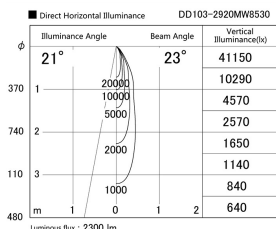

Item no. DD103-2920MW8530

Series Name: Versa R-G, Antiglare

Installation	Recessed mount
Type	Versa R-G, Antiglare
Fixture wattage	30.3W
Beam angle	23 deg.
Color Temp.	3000K
CRI	Ra>85
Luminous	2298 lm
Body	Die-cast aluminum alloy
Body finish	N/A
Trim finish	White
Reflector finish	Mirror
IP Rate	IP20
Light source	COB module
Input Voltage	AC220~240V
Dimming Type	Non-Dimmable
Certificate	CE, CCC
Cut Hole	125mm