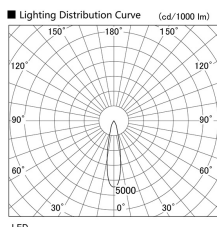

Item no. DD103-2920MW8530

Series Name: Versa R-G, Antiglare

■ Direct Horizontal Illuminance DD103-2920MW8530		
Illuminance Angle	Beam Angle	Vertical Illuminance(cd)
21°	23°	41150
370	1	10290
740	2	4570
1110	3	2570
1650		1650
1140		1140
840		840
640		640

Luminous flux : 2300 lm

Installation	Recessed mount
Type	
Fixture wattage	30.3W
Beam angle	23 deg.
Color Temp.	3000K
CRI	Ra>85
Luminous	2298 lm
Body	Die-cast aluminum alloy
Body finish	N/A
Trim finish	White
Reflector finish	Mirror
IP Rate	IP20
Light source	COB module
Input Voltage	AC220~240V
Dimming Type	Non-Dimmable
Certificate	CE, CCC
Cut Hole	125mm