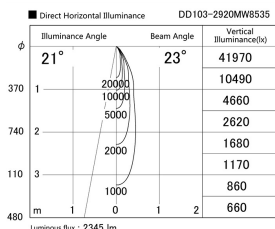

Item no. DD103-2920MW8535

Series Name: Versa R-G, Antiglare

Installation	Recessed mount
Type	
Fixture wattage	30.3W
Beam angle	23 deg.
Color Temp.	3500K
CRI	Ra>85
Luminous	2344 lm
Body	Die-cast aluminum alloy
Body finish	N/A
Trim finish	White
Reflector finish	Mirror
IP Rate	IP20
Light source	COB module
Input Voltage	AC220~240V
Dimming Type	Non-Dimmable
Certificate	CE, CCC
Cut Hole	125mm