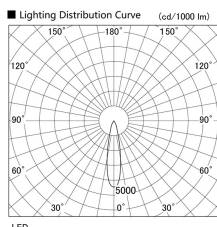

Item no. DD103-2920MW8535

Series Name: Versa R-G, Antiglare

Installation	Recessed mount
Type	
Fixture wattage	30.3W
Beam angle	23 deg.
Color Temp.	3500K
CRI	Ra>85
Luminous	2344 lm
Body	Die-cast aluminum alloy
Body finish	N/A
Trim finish	White
Reflector finish	Mirror
IP Rate	IP20
Light source	COB module
Input Voltage	AC220~240V
Dimming Type	Non-Dimmable
Certificate	CE, CCC
Cut Hole	125mm