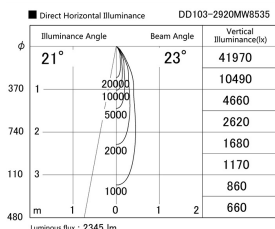

Item no. DD103-2920MW8535

Series Name: Versa R-G, Antiglare

Installation	Recessed mount
Type	Versa R-G, Antiglare
Fixture wattage	30.3W
Beam angle	23 deg.
Color Temp.	3500K
CRI	Ra>85
Luminous	2344 lm
Body	Die-cast aluminum alloy
Body finish	N/A
Trim finish	White
Reflector finish	Mirror
IP Rate	IP20
Light source	COB module
Input Voltage	AC220~240V
Dimming Type	Non-Dimmable
Certificate	CE, CCC
Cut Hole	125mm