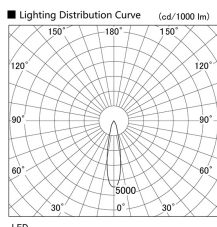

Item no. DD103-2920MW8535

Series Name: Versa R-G, Antiglare

Installation	Recessed mount
Type	Versa R-G, Antiglare
Fixture wattage	30.3W
Beam angle	23 deg.
Color Temp.	3500K
CRI	Ra>85
Luminous	2344 lm
Body	Die-cast aluminum alloy
Body finish	N/A
Trim finish	White
Reflector finish	Mirror
IP Rate	IP20
Light source	COB module
Input Voltage	AC220~240V
Dimming Type	Non-Dimmable
Certificate	CE, CCC
Cut Hole	125mm