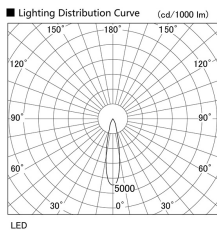

Item no. DD103-2920MW8540

Series Name: Versa R-G, Antiglare

Installation	Recessed mount
Type	
Fixture wattage	30.3W
Beam angle	23 deg.
Color Temp.	4000K
CRI	Ra>85
Luminous	2367 lm
Body	Die-cast aluminum alloy
Body finish	N/A
Trim finish	White
Reflector finish	Mirror
IP Rate	IP20
Light source	COB module
Input Voltage	AC220~240V
Dimming Type	Non-Dimmable
Certificate	CE, CCC
Cut Hole	125mm