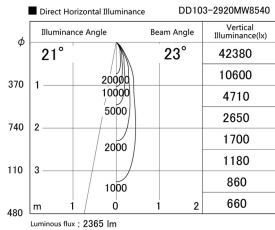

Item no. DD103-2920MW8540

Series Name: Versa R-G, Antiglare

Installation	Recessed mount
Type	
Fixture wattage	30.3W
Beam angle	23 deg.
Color Temp.	4000K
CRI	Ra>85
Luminous	2367 lm
Body	Die-cast aluminum alloy
Body finish	N/A
Trim finish	White
Reflector finish	Mirror
IP Rate	IP20
Light source	COB module
Input Voltage	AC220~240V
Dimming Type	Non-Dimmable
Certificate	CE, CCC
Cut Hole	125mm