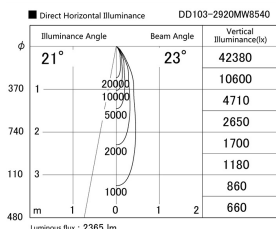

Item no. DD103-2920MW8540

Series Name: Versa R-G, Antiglare

Installation	Recessed mount
Type	Versa R-G, Antiglare
Fixture wattage	30.3W
Beam angle	23 deg.
Color Temp.	4000K
CRI	Ra>85
Luminous	2367 lm
Body	Die-cast aluminum alloy
Body finish	N/A
Trim finish	White
Reflector finish	Mirror
IP Rate	IP20
Light source	COB module
Input Voltage	AC220~240V
Dimming Type	Non-Dimmable
Certificate	CE, CCC
Cut Hole	125mm