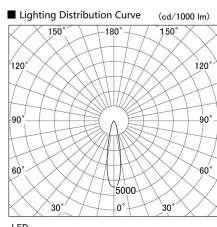

Item no. DD103-2920MW8540

Series Name: Versa R-G, Antiglare

Installation	Recessed mount
Type	Versa R-G, Antiglare
Fixture wattage	30.3W
Beam angle	23 deg.
Color Temp.	4000K
CRI	Ra>85
Luminous	2367 lm
Body	Die-cast aluminum alloy
Body finish	N/A
Trim finish	White
Reflector finish	Mirror
IP Rate	IP20
Light source	COB module
Input Voltage	AC220~240V
Dimming Type	Non-Dimmable
Certificate	CE, CCC
Cut Hole	125mm