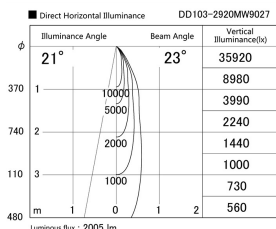

Item no. DD103-2920MW9027

Series Name: Versa R-G, Antiglare

Installation	Recessed mount
Type	
Fixture wattage	30.3W
Beam angle	23 deg.
Color Temp.	2700K
CRI	Ra>90
Luminous	2006 lm
Body	Die-cast aluminum alloy
Body finish	N/A
Trim finish	White
Reflector finish	Mirror
IP Rate	IP20
Light source	COB module
Input Voltage	AC220~240V
Dimming Type	Non-Dimmable
Certificate	CE, CCC
Cut Hole	125mm