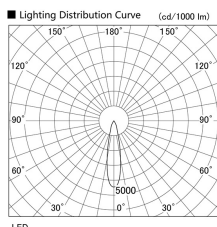

Item no. DD103-2920MW9027

Series Name: Versa R-G, Antiglare

Installation	Recessed mount
Type	
Fixture wattage	30.3W
Beam angle	23 deg.
Color Temp.	2700K
CRI	Ra>90
Luminous	2006 lm
Body	Die-cast aluminum alloy
Body finish	N/A
Trim finish	White
Reflector finish	Mirror
IP Rate	IP20
Light source	COB module
Input Voltage	AC220~240V
Dimming Type	Non-Dimmable
Certificate	CE, CCC
Cut Hole	125mm