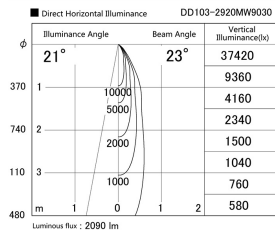

Item no. DD103-2920MW9030

Series Name: Versa R-G, Antiglare

Installation	Recessed mount
Type	
Fixture wattage	30.3W
Beam angle	23 deg.
Color Temp.	3000K
CRI	Ra>90
Luminous	2090 lm
Body	Die-cast aluminum alloy
Body finish	N/A
Trim finish	White
Reflector finish	Mirror
IP Rate	IP20
Light source	COB module
Input Voltage	AC220~240V
Dimming Type	Non-Dimmable
Certificate	CE, CCC
Cut Hole	125mm