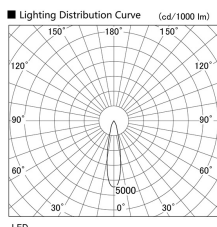

Item no. DD103-2920MW9030

Series Name: Versa R-G, Antiglare

Installation	Recessed mount
Type	Versa R-G, Antiglare
Fixture wattage	30.3W
Beam angle	23 deg.
Color Temp.	3000K
CRI	Ra>90
Luminous	2090 lm
Body	Die-cast aluminum alloy
Body finish	N/A
Trim finish	White
Reflector finish	Mirror
IP Rate	IP20
Light source	COB module
Input Voltage	AC220~240V
Dimming Type	Non-Dimmable
Certificate	CE, CCC
Cut Hole	125mm