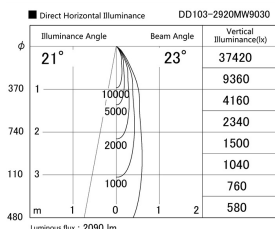

Item no. DD103-2920MW9030

Series Name: Versa R-G, Antiglare

Installation	Recessed mount
Type	Versa R-G, Antiglare
Fixture wattage	30.3W
Beam angle	23 deg.
Color Temp.	3000K
CRI	Ra>90
Luminous	2090 lm
Body	Die-cast aluminum alloy
Body finish	N/A
Trim finish	White
Reflector finish	Mirror
IP Rate	IP20
Light source	COB module
Input Voltage	AC220~240V
Dimming Type	Non-Dimmable
Certificate	CE, CCC
Cut Hole	125mm