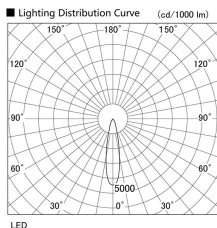

Item no. DD103-2920MW9030

Series Name: Versa R-G, Antiglare

Installation	Recessed mount
Type	
Fixture wattage	30.3W
Beam angle	23 deg.
Color Temp.	3000K
CRI	Ra>90
Luminous	2090 lm
Body	Die-cast aluminum alloy
Body finish	N/A
Trim finish	White
Reflector finish	Mirror
IP Rate	IP20
Light source	COB module
Input Voltage	AC220~240V
Dimming Type	Non-Dimmable
Certificate	CE, CCC
Cut Hole	125mm