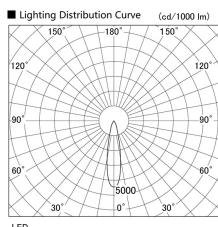

Item no. DD103-2920MW9035

Series Name: Versa R-G, Antiglare

Installation	Recessed mount
Type	Versa R-G, Antiglare
Fixture wattage	30.3W
Beam angle	23 deg.
Color Temp.	3500K
CRI	Ra>90
Luminous	2132 lm
Body	Die-cast aluminum alloy
Body finish	N/A
Trim finish	White
Reflector finish	Mirror
IP Rate	IP20
Light source	COB module
Input Voltage	AC220~240V
Dimming Type	Non-Dimmable
Certificate	CE, CCC
Cut Hole	125mm