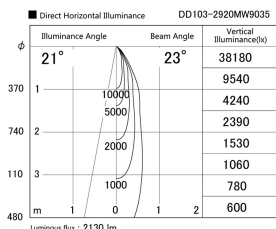

Item no. DD103-2920MW9035

Series Name: Versa R-G, Antiglare

Installation	Recessed mount
Type	Versa R-G, Antiglare
Fixture wattage	30.3W
Beam angle	23 deg.
Color Temp.	3500K
CRI	Ra>90
Luminous	2132 lm
Body	Die-cast aluminum alloy
Body finish	N/A
Trim finish	White
Reflector finish	Mirror
IP Rate	IP20
Light source	COB module
Input Voltage	AC220~240V
Dimming Type	Non-Dimmable
Certificate	CE, CCC
Cut Hole	125mm