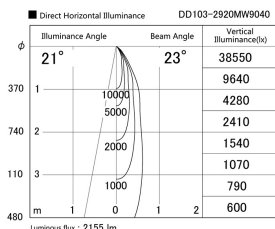

Item no. DD103-2920MW9040

Series Name: Versa R-G, Antiglare

Installation	Recessed mount
Type	Versa R-G, Antiglare
Fixture wattage	30.3W
Beam angle	23 deg.
Color Temp.	4000K
CRI	Ra>90
Luminous	2153 lm
Body	Die-cast aluminum alloy
Body finish	N/A
Trim finish	White
Reflector finish	Mirror
IP Rate	IP20
Light source	COB module
Input Voltage	AC220~240V
Dimming Type	Non-Dimmable
Certificate	CE, CCC
Cut Hole	125mm