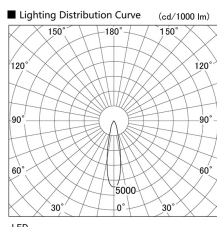

Item no. DD103-2920MW9040

Series Name: Versa R-G, Antiglare

Installation	Recessed mount
Type	
Fixture wattage	30.3W
Beam angle	23 deg.
Color Temp.	4000K
CRI	Ra>90
Luminous	2153 lm
Body	Die-cast aluminum alloy
Body finish	N/A
Trim finish	White
Reflector finish	Mirror
IP Rate	IP20
Light source	COB module
Input Voltage	AC220~240V
Dimming Type	Non-Dimmable
Certificate	CE, CCC
Cut Hole	125mm