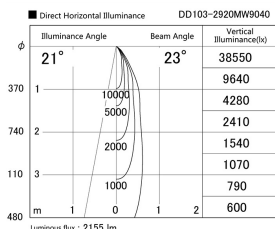

Item no. DD103-2920MW9040

Series Name: Versa R-G, Antiglare

Installation	Recessed mount
Type	
Fixture wattage	30.3W
Beam angle	23 deg.
Color Temp.	4000K
CRI	Ra>90
Luminous	2153 lm
Body	Die-cast aluminum alloy
Body finish	N/A
Trim finish	White
Reflector finish	Mirror
IP Rate	IP20
Light source	COB module
Input Voltage	AC220~240V
Dimming Type	Non-Dimmable
Certificate	CE, CCC
Cut Hole	125mm