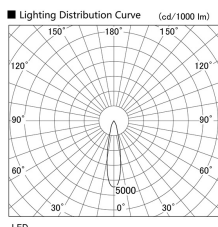

Item no. DD103-2920MW9040

Series Name: Versa R-G, Antiglare

Installation	Recessed mount
Type	Versa R-G, Antiglare
Fixture wattage	30.3W
Beam angle	23 deg.
Color Temp.	4000K
CRI	Ra>90
Luminous	2153 lm
Body	Die-cast aluminum alloy
Body finish	N/A
Trim finish	White
Reflector finish	Mirror
IP Rate	IP20
Light source	COB module
Input Voltage	AC220~240V
Dimming Type	Non-Dimmable
Certificate	CE, CCC
Cut Hole	125mm