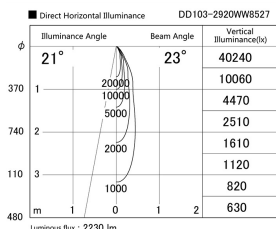

Item no. DD103-2920WW8527

Series Name: Versa R-G, Antiglare

White Reflector

Installation	Recessed mount
Type	
Fixture wattage	30.3W
Beam angle	23 deg.
Color Temp.	2700K
CRI	Ra>85
Luminous	2232 lm
Body	Die-cast aluminum alloy
Body finish	N/A
Trim finish	White
Reflector finish	White
IP Rate	IP20
Light source	COB module
Input Voltage	AC220~240V
Dimming Type	Non-Dimmable
Certificate	CE, CCC
Cut Hole	125mm