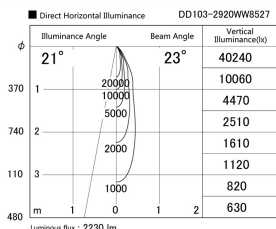

Item no. DD103-2920WW8527

Series Name: Versa R-G, Antiglare

White Reflector

Installation	Recessed mount
Type	Versa R-G, Antiglare
Fixture wattage	30.3W
Beam angle	23 deg.
Color Temp.	2700K
CRI	Ra>85
Luminous	2232 lm
Body	Die-cast aluminum alloy
Body finish	N/A
Trim finish	White
Reflector finish	White
IP Rate	IP20
Light source	COB module
Input Voltage	AC220~240V
Dimming Type	Non-Dimmable
Certificate	CE, CCC
Cut Hole	125mm