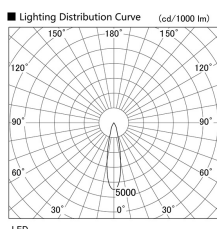

Item no. DD103-2920WW8527

Series Name: Versa R-G, Antiglare

White Reflector

Installation	Recessed mount
Type	
Fixture wattage	30.3W
Beam angle	23 deg.
Color Temp.	2700K
CRI	Ra>85
Luminous	2232 lm
Body	Die-cast aluminum alloy
Body finish	N/A
Trim finish	White
Reflector finish	White
IP Rate	IP20
Light source	COB module
Input Voltage	AC220~240V
Dimming Type	Non-Dimmable
Certificate	CE, CCC
Cut Hole	125mm