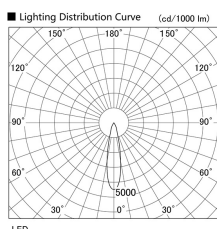

Item no. DD103-2920WW8527

Series Name: Versa R-G, Antiglare

White Reflector

Installation	Recessed mount
Type	Versa R-G, Antiglare
Fixture wattage	30.3W
Beam angle	23 deg.
Color Temp.	2700K
CRI	Ra>85
Luminous	2232 lm
Body	Die-cast aluminum alloy
Body finish	N/A
Trim finish	White
Reflector finish	White
IP Rate	IP20
Light source	COB module
Input Voltage	AC220~240V
Dimming Type	Non-Dimmable
Certificate	CE, CCC
Cut Hole	125mm