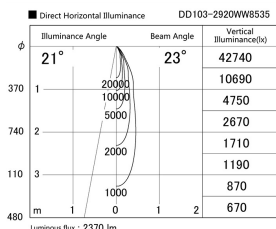

Item no. DD103-2920WW8535

Series Name: Versa R-G, Antiglare

White Reflector

Installation	Recessed mount
Type	
Fixture wattage	30.3W
Beam angle	23 deg.
Color Temp.	3500K
CRI	Ra>85
Luminous	2371 lm
Body	Die-cast aluminum alloy
Body finish	N/A
Trim finish	White
Reflector finish	White
IP Rate	IP20
Light source	COB module
Input Voltage	AC220~240V
Dimming Type	Non-Dimmable
Certificate	CE, CCC
Cut Hole	125mm