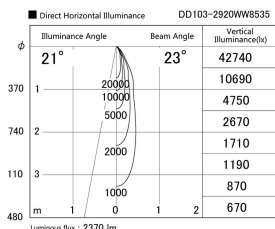

Item no. DD103-2920WW8535

Series Name: Versa R-G, Antiglare

White Reflector

Installation	Recessed mount
Type	Versa R-G, Antiglare
Fixture wattage	30.3W
Beam angle	23 deg.
Color Temp.	3500K
CRI	Ra>85
Luminous	2371 lm
Body	Die-cast aluminum alloy
Body finish	N/A
Trim finish	White
Reflector finish	White
IP Rate	IP20
Light source	COB module
Input Voltage	AC220~240V
Dimming Type	Non-Dimmable
Certificate	CE, CCC
Cut Hole	125mm