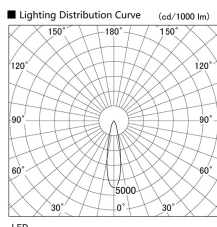

Item no. DD103-2920WW8535

Series Name: Versa R-G, Antiglare

White Reflector

Installation	Recessed mount
Type	
Fixture wattage	30.3W
Beam angle	23 deg.
Color Temp.	3500K
CRI	Ra>85
Luminous	2371 lm
Body	Die-cast aluminum alloy
Body finish	N/A
Trim finish	White
Reflector finish	White
IP Rate	IP20
Light source	COB module
Input Voltage	AC220~240V
Dimming Type	Non-Dimmable
Certificate	CE, CCC
Cut Hole	125mm