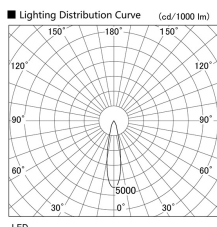

Item no. DD103-2920WW8535

Series Name: Versa R-G, Antiglare

White Reflector

Installation	Recessed mount
Type	Versa R-G, Antiglare
Fixture wattage	30.3W
Beam angle	23 deg.
Color Temp.	3500K
CRI	Ra>85
Luminous	2371 lm
Body	Die-cast aluminum alloy
Body finish	N/A
Trim finish	White
Reflector finish	White
IP Rate	IP20
Light source	COB module
Input Voltage	AC220~240V
Dimming Type	Non-Dimmable
Certificate	CE, CCC
Cut Hole	125mm