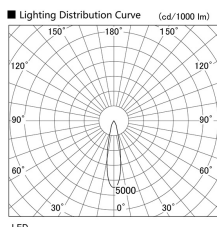

Item no. DD103-2920WW9027

Series Name: Versa R-G, Antiglare

White Reflector

Installation	Recessed mount
Type	
Fixture wattage	30.3W
Beam angle	23 deg.
Color Temp.	2700K
CRI	Ra>90
Luminous	2029 lm
Body	Die-cast aluminum alloy
Body finish	N/A
Trim finish	White
Reflector finish	White
IP Rate	IP20
Light source	COB module
Input Voltage	AC220~240V
Dimming Type	Non-Dimmable
Certificate	CE, CCC
Cut Hole	125mm