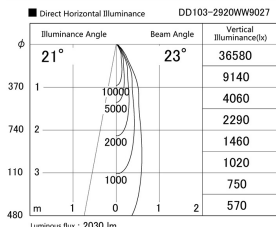

Item no. DD103-2920WW9027

Series Name: Versa R-G, Antiglare

White Reflector

Installation	Recessed mount
Type	
Fixture wattage	30.3W
Beam angle	23 deg.
Color Temp.	2700K
CRI	Ra>90
Luminous	2029 lm
Body	Die-cast aluminum alloy
Body finish	N/A
Trim finish	White
Reflector finish	White
IP Rate	IP20
Light source	COB module
Input Voltage	AC220~240V
Dimming Type	Non-Dimmable
Certificate	CE, CCC
Cut Hole	125mm