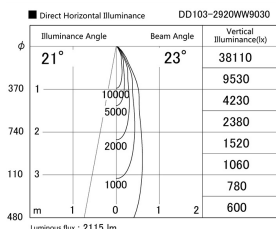

Item no. DD103-2920WW9030

Series Name: Versa R-G, Antiglare

White Reflector

Installation	Recessed mount
Type	Versa R-G, Antiglare
Fixture wattage	30.3W
Beam angle	23 deg.
Color Temp.	3000K
CRI	Ra>90
Luminous	2114 lm
Body	Die-cast aluminum alloy
Body finish	N/A
Trim finish	White
Reflector finish	White
IP Rate	IP20
Light source	COB module
Input Voltage	AC220~240V
Dimming Type	Non-Dimmable
Certificate	CE, CCC
Cut Hole	125mm