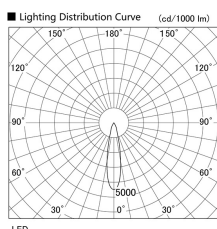

Item no. DD103-2920WW9030

Series Name: Versa R-G, Antiglare

White Reflector

Installation	Recessed mount
Type	Versa R-G, Antiglare
Fixture wattage	30.3W
Beam angle	23 deg.
Color Temp.	3000K
CRI	Ra>90
Luminous	2114 lm
Body	Die-cast aluminum alloy
Body finish	N/A
Trim finish	White
Reflector finish	White
IP Rate	IP20
Light source	COB module
Input Voltage	AC220~240V
Dimming Type	Non-Dimmable
Certificate	CE, CCC
Cut Hole	125mm