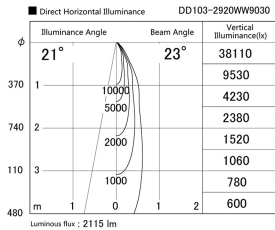

Item no. DD103-2920WW9030

Series Name: Versa R-G, Antiglare

White Reflector

Installation	Recessed mount
Type	
Fixture wattage	30.3W
Beam angle	23 deg.
Color Temp.	3000K
CRI	Ra>90
Luminous	2114 lm
Body	Die-cast aluminum alloy
Body finish	N/A
Trim finish	White
Reflector finish	White
IP Rate	IP20
Light source	COB module
Input Voltage	AC220~240V
Dimming Type	Non-Dimmable
Certificate	CE, CCC
Cut Hole	125mm