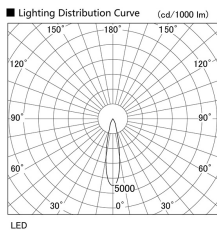

Item no. DD103-2920WW9030

Series Name: Versa R-G, Antiglare

White Reflector

Installation	Recessed mount
Type	
Fixture wattage	30.3W
Beam angle	23 deg.
Color Temp.	3000K
CRI	Ra>90
Luminous	2114 lm
Body	Die-cast aluminum alloy
Body finish	N/A
Trim finish	White
Reflector finish	White
IP Rate	IP20
Light source	COB module
Input Voltage	AC220~240V
Dimming Type	Non-Dimmable
Certificate	CE, CCC
Cut Hole	125mm