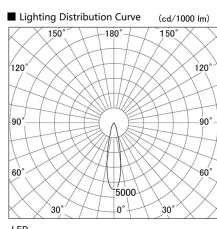

Item no. DD103-2920WW9035

Series Name: Versa R-G, Antiglare

White Reflector

Installation	Recessed mount
Type	Versa R-G, Antiglare
Fixture wattage	30.3W
Beam angle	23 deg.
Color Temp.	3500K
CRI	Ra>90
Luminous	2156 lm
Body	Die-cast aluminum alloy
Body finish	N/A
Trim finish	White
Reflector finish	White
IP Rate	IP20
Light source	COB module
Input Voltage	AC220~240V
Dimming Type	Non-Dimmable
Certificate	CE, CCC
Cut Hole	125mm