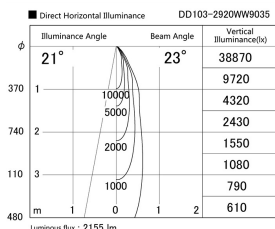

Item no. DD103-2920WW9035

Series Name: Versa R-G, Antiglare

White Reflector

Installation	Recessed mount
Type	
Fixture wattage	30.3W
Beam angle	23 deg.
Color Temp.	3500K
CRI	Ra>90
Luminous	2156 lm
Body	Die-cast aluminum alloy
Body finish	N/A
Trim finish	White
Reflector finish	White
IP Rate	IP20
Light source	COB module
Input Voltage	AC220~240V
Dimming Type	Non-Dimmable
Certificate	CE, CCC
Cut Hole	125mm