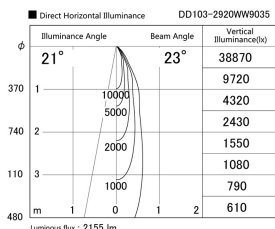

Item no. DD103-2920WW9035

Series Name: Versa R-G, Antiglare

White Reflector

Installation	Recessed mount
Type	Versa R-G, Antiglare
Fixture wattage	30.3W
Beam angle	23 deg.
Color Temp.	3500K
CRI	Ra>90
Luminous	2156 lm
Body	Die-cast aluminum alloy
Body finish	N/A
Trim finish	White
Reflector finish	White
IP Rate	IP20
Light source	COB module
Input Voltage	AC220~240V
Dimming Type	Non-Dimmable
Certificate	CE, CCC
Cut Hole	125mm