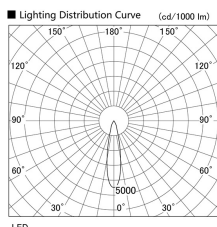

Item no. DD103-2920WW9035

Series Name: Versa R-G, Antiglare

White Reflector

Installation	Recessed mount
Type	
Fixture wattage	30.3W
Beam angle	23 deg.
Color Temp.	3500K
CRI	Ra>90
Luminous	2156 lm
Body	Die-cast aluminum alloy
Body finish	N/A
Trim finish	White
Reflector finish	White
IP Rate	IP20
Light source	COB module
Input Voltage	AC220~240V
Dimming Type	Non-Dimmable
Certificate	CE, CCC
Cut Hole	125mm