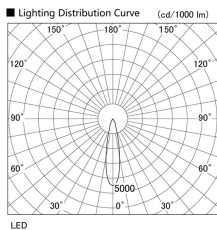

Item no. DD103-2920WW9040

Series Name: Versa R-G, Antiglare

White Reflector

Installation	Recessed mount
Type	Versa R-G, Antiglare
Fixture wattage	30.3W
Beam angle	23 deg.
Color Temp.	4000K
CRI	Ra>90
Luminous	2177 lm
Body	Die-cast aluminum alloy
Body finish	N/A
Trim finish	White
Reflector finish	White
IP Rate	IP20
Light source	COB module
Input Voltage	AC220~240V
Dimming Type	Non-Dimmable
Certificate	CE, CCC
Cut Hole	125mm