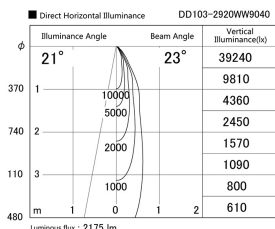

Item no. DD103-2920WW9040

Series Name: Versa R-G, Antiglare

White Reflector

Installation	Recessed mount
Type	
Fixture wattage	30.3W
Beam angle	23 deg.
Color Temp.	4000K
CRI	Ra>90
Luminous	2177 lm
Body	Die-cast aluminum alloy
Body finish	N/A
Trim finish	White
Reflector finish	White
IP Rate	IP20
Light source	COB module
Input Voltage	AC220~240V
Dimming Type	Non-Dimmable
Certificate	CE, CCC
Cut Hole	125mm