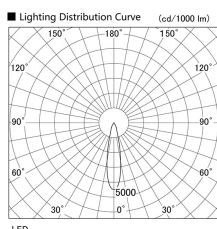

Item no. DD103-2920WW9040

Series Name: Versa R-G, Antiglare

White Reflector

Installation	Recessed mount
Type	
Fixture wattage	30.3W
Beam angle	23 deg.
Color Temp.	4000K
CRI	Ra>90
Luminous	2177 lm
Body	Die-cast aluminum alloy
Body finish	N/A
Trim finish	White
Reflector finish	White
IP Rate	IP20
Light source	COB module
Input Voltage	AC220~240V
Dimming Type	Non-Dimmable
Certificate	CE, CCC
Cut Hole	125mm