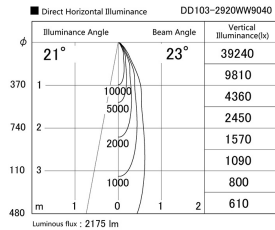

Item no. DD103-2920WW9040

Series Name: Versa R-G, Antiglare

White Reflector

Installation	Recessed mount
Type	Versa R-G, Antiglare
Fixture wattage	30.3W
Beam angle	23 deg.
Color Temp.	4000K
CRI	Ra>90
Luminous	2177 lm
Body	Die-cast aluminum alloy
Body finish	N/A
Trim finish	White
Reflector finish	White
IP Rate	IP20
Light source	COB module
Input Voltage	AC220~240V
Dimming Type	Non-Dimmable
Certificate	CE, CCC
Cut Hole	125mm