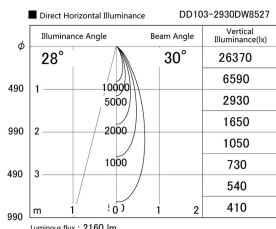

Item no. DD103-2930DW8527

Series Name: Versa R-G, Antiglare

Dark Mirror Reflector

Installation	Recessed mount
Type	Versa R-G, Antiglare
Fixture wattage	30.3W
Beam angle	29 deg.
Color Temp.	2700K
CRI	Ra>85
Luminous	2160 lm
Body	Die-cast aluminum alloy
Body finish	N/A
Trim finish	White
Reflector finish	Dark Mirror
IP Rate	IP20
Light source	COB module
Input Voltage	AC220~240V
Dimming Type	Non-Dimmable
Certificate	CE, CCC
Cut Hole	125mm