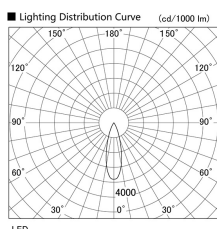

Item no. DD103-2930DW8527

Series Name: Versa R-G, Antiglare

Dark Mirror Reflector

Installation	Recessed mount
Type	Versa R-G, Antiglare
Fixture wattage	30.3W
Beam angle	29 deg.
Color Temp.	2700K
CRI	Ra>85
Luminous	2160 lm
Body	Die-cast aluminum alloy
Body finish	N/A
Trim finish	White
Reflector finish	Dark Mirror
IP Rate	IP20
Light source	COB module
Input Voltage	AC220~240V
Dimming Type	Non-Dimmable
Certificate	CE, CCC
Cut Hole	125mm