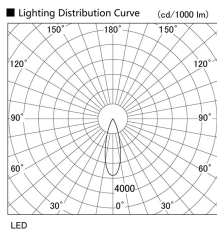

Item no. DD103-2930DW8530

Series Name: Versa R-G, Antiglare

Dark Mirror Reflector

Installation	Recessed mount
Type	
Fixture wattage	30.3W
Beam angle	29 deg.
Color Temp.	3000K
CRI	Ra>85
Luminous	2250 lm
Body	Die-cast aluminum alloy
Body finish	N/A
Trim finish	White
Reflector finish	Dark Mirror
IP Rate	IP20
Light source	COB module
Input Voltage	AC220~240V
Dimming Type	Non-Dimmable
Certificate	CE, CCC
Cut Hole	125mm