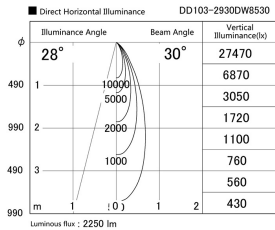

Item no. DD103-2930DW8530

Series Name: Versa R-G, Antiglare

Dark Mirror Reflector

Installation	Recessed mount
Type	
Fixture wattage	30.3W
Beam angle	29 deg.
Color Temp.	3000K
CRI	Ra>85
Luminous	2250 lm
Body	Die-cast aluminum alloy
Body finish	N/A
Trim finish	White
Reflector finish	Dark Mirror
IP Rate	IP20
Light source	COB module
Input Voltage	AC220~240V
Dimming Type	Non-Dimmable
Certificate	CE, CCC
Cut Hole	125mm