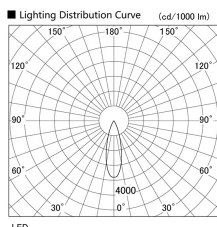

Item no. DD103-2930DW8530

Series Name: Versa R-G, Antiglare

Dark Mirror Reflector

Installation	Recessed mount
Type	
Fixture wattage	30.3W
Beam angle	29 deg.
Color Temp.	3000K
CRI	Ra>85
Luminous	2250 lm
Body	Die-cast aluminum alloy
Body finish	N/A
Trim finish	White
Reflector finish	Dark Mirror
IP Rate	IP20
Light source	COB module
Input Voltage	AC220~240V
Dimming Type	Non-Dimmable
Certificate	CE, CCC
Cut Hole	125mm