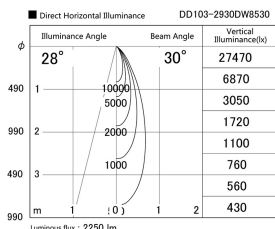

Item no. DD103-2930DW8530

Series Name: Versa R-G, Antiglare

Dark Mirror Reflector

Installation	Recessed mount
Type	Versa R-G, Antiglare
Fixture wattage	30.3W
Beam angle	29 deg.
Color Temp.	3000K
CRI	Ra>85
Luminous	2250 lm
Body	Die-cast aluminum alloy
Body finish	N/A
Trim finish	White
Reflector finish	Dark Mirror
IP Rate	IP20
Light source	COB module
Input Voltage	AC220~240V
Dimming Type	Non-Dimmable
Certificate	CE, CCC
Cut Hole	125mm