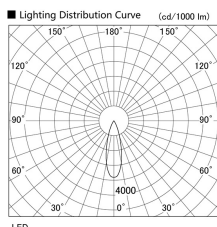

Item no. DD103-2930DW8530

Series Name: Versa R-G, Antiglare

Dark Mirror Reflector

Installation	Recessed mount
Type	Versa R-G, Antiglare
Fixture wattage	30.3W
Beam angle	29 deg.
Color Temp.	3000K
CRI	Ra>85
Luminous	2250 lm
Body	Die-cast aluminum alloy
Body finish	N/A
Trim finish	White
Reflector finish	Dark Mirror
IP Rate	IP20
Light source	COB module
Input Voltage	AC220~240V
Dimming Type	Non-Dimmable
Certificate	CE, CCC
Cut Hole	125mm