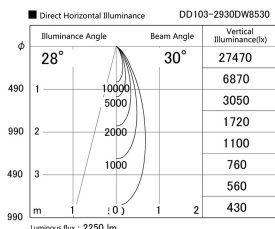

Item no. DD103-2930DW8530

Series Name: Versa R-G, Antiglare

Dark Mirror Reflector

Installation	Recessed mount
Type	
Fixture wattage	30.3W
Beam angle	29 deg.
Color Temp.	3000K
CRI	Ra>85
Luminous	2250 lm
Body	Die-cast aluminum alloy
Body finish	N/A
Trim finish	White
Reflector finish	Dark Mirror
IP Rate	IP20
Light source	COB module
Input Voltage	AC220~240V
Dimming Type	Non-Dimmable
Certificate	CE, CCC
Cut Hole	125mm