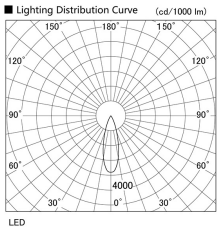

Item no. DD103-2930DW8535

Series Name: Versa R-G, Antiglare

Dark Mirror Reflector

Installation	Recessed mount
Type	
Fixture wattage	30.3W
Beam angle	29 deg.
Color Temp.	3500K
CRI	Ra>85
Luminous	2295 lm
Body	Die-cast aluminum alloy
Body finish	N/A
Trim finish	White
Reflector finish	Dark Mirror
IP Rate	IP20
Light source	COB module
Input Voltage	AC220~240V
Dimming Type	Non-Dimmable
Certificate	CE, CCC
Cut Hole	125mm