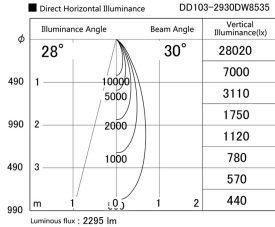

Item no. DD103-2930DW8535

Series Name: Versa R-G, Antiglare

Dark Mirror Reflector

Installation	Recessed mount
Type	
Fixture wattage	30.3W
Beam angle	29 deg.
Color Temp.	3500K
CRI	Ra>85
Luminous	2295 lm
Body	Die-cast aluminum alloy
Body finish	N/A
Trim finish	White
Reflector finish	Dark Mirror
IP Rate	IP20
Light source	COB module
Input Voltage	AC220~240V
Dimming Type	Non-Dimmable
Certificate	CE, CCC
Cut Hole	125mm