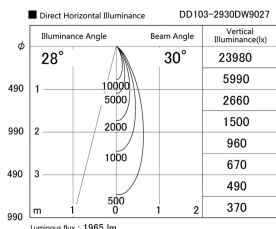

Item no. DD103-2930DW9027

Series Name: Versa R-G, Antiglare

Dark Mirror Reflector

Installation	Recessed mount
Type	
Fixture wattage	30.3W
Beam angle	29 deg.
Color Temp.	2700K
CRI	Ra>90
Luminous	1964 lm
Body	Die-cast aluminum alloy
Body finish	N/A
Trim finish	White
Reflector finish	Dark Mirror
IP Rate	IP20
Light source	COB module
Input Voltage	AC220~240V
Dimming Type	Non-Dimmable
Certificate	CE, CCC
Cut Hole	125mm