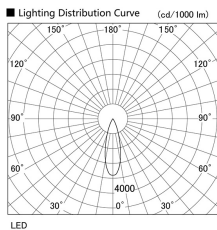

Item no. DD103-2930DW9027

Series Name: Versa R-G, Antiglare

Dark Mirror Reflector

Installation	Recessed mount
Type	Versa R-G, Antiglare
Fixture wattage	30.3W
Beam angle	29 deg.
Color Temp.	2700K
CRI	Ra>90
Luminous	1964 lm
Body	Die-cast aluminum alloy
Body finish	N/A
Trim finish	White
Reflector finish	Dark Mirror
IP Rate	IP20
Light source	COB module
Input Voltage	AC220~240V
Dimming Type	Non-Dimmable
Certificate	CE, CCC
Cut Hole	125mm