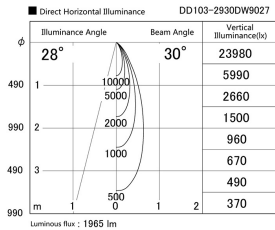

Item no. DD103-2930DW9027

Series Name: Versa R-G, Antiglare

Dark Mirror Reflector

Installation	Recessed mount
Type	Versa R-G, Antiglare
Fixture wattage	30.3W
Beam angle	29 deg.
Color Temp.	2700K
CRI	Ra>90
Luminous	1964 lm
Body	Die-cast aluminum alloy
Body finish	N/A
Trim finish	White
Reflector finish	Dark Mirror
IP Rate	IP20
Light source	COB module
Input Voltage	AC220~240V
Dimming Type	Non-Dimmable
Certificate	CE, CCC
Cut Hole	125mm