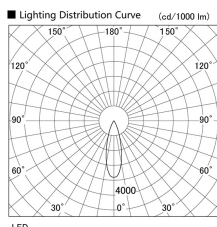

Item no. DD103-2930DW9027

Series Name: Versa R-G, Antiglare

Dark Mirror Reflector

Installation	Recessed mount
Type	
Fixture wattage	30.3W
Beam angle	29 deg.
Color Temp.	2700K
CRI	Ra>90
Luminous	1964 lm
Body	Die-cast aluminum alloy
Body finish	N/A
Trim finish	White
Reflector finish	Dark Mirror
IP Rate	IP20
Light source	COB module
Input Voltage	AC220~240V
Dimming Type	Non-Dimmable
Certificate	CE, CCC
Cut Hole	125mm