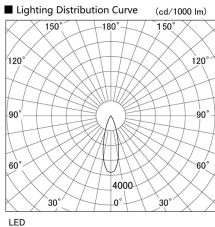

Item no. DD103-2930DW9030

Series Name: Versa R-G, Antiglare

Dark Mirror Reflector

Installation	Recessed mount
Type	Versa R-G, Antiglare
Fixture wattage	30.3W
Beam angle	29 deg.
Color Temp.	3000K
CRI	Ra>90
Luminous	2046 lm
Body	Die-cast aluminum alloy
Body finish	N/A
Trim finish	White
Reflector finish	Dark Mirror
IP Rate	IP20
Light source	COB module
Input Voltage	AC220~240V
Dimming Type	Non-Dimmable
Certificate	CE, CCC
Cut Hole	125mm