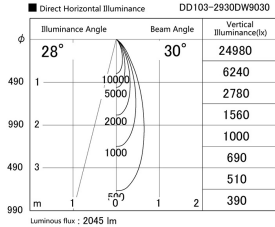

Item no. DD103-2930DW9030

Series Name: Versa R-G, Antiglare

Dark Mirror Reflector

Installation	Recessed mount
Type	Versa R-G, Antiglare
Fixture wattage	30.3W
Beam angle	29 deg.
Color Temp.	3000K
CRI	Ra>90
Luminous	2046 lm
Body	Die-cast aluminum alloy
Body finish	N/A
Trim finish	White
Reflector finish	Dark Mirror
IP Rate	IP20
Light source	COB module
Input Voltage	AC220~240V
Dimming Type	Non-Dimmable
Certificate	CE, CCC
Cut Hole	125mm