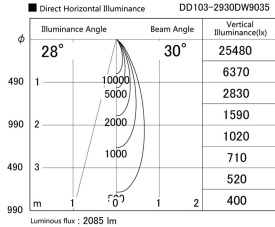

Item no. DD103-2930DW9035

Series Name: Versa R-G, Antiglare

Dark Mirror Reflector

Installation	Recessed mount
Type	Versa R-G, Antiglare
Fixture wattage	30.3W
Beam angle	29 deg.
Color Temp.	3500K
CRI	Ra>90
Luminous	2087 lm
Body	Die-cast aluminum alloy
Body finish	N/A
Trim finish	White
Reflector finish	Dark Mirror
IP Rate	IP20
Light source	COB module
Input Voltage	AC220~240V
Dimming Type	Non-Dimmable
Certificate	CE, CCC
Cut Hole	125mm