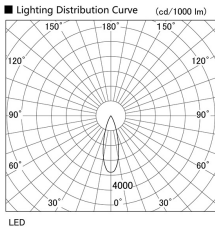

Item no. DD103-2930DW9035

Series Name: Versa R-G, Antiglare

Dark Mirror Reflector

LED

Installation	Recessed mount
Type	
Fixture wattage	30.3W
Beam angle	29 deg.
Color Temp.	3500K
CRI	Ra>90
Luminous	2087 lm
Body	Die-cast aluminum alloy
Body finish	N/A
Trim finish	White
Reflector finish	Dark Mirror
IP Rate	IP20
Light source	COB module
Input Voltage	AC220~240V
Dimming Type	Non-Dimmable
Certificate	CE, CCC
Cut Hole	125mm