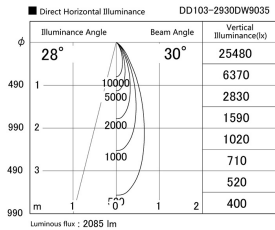

Item no. DD103-2930DW9035

Series Name: Versa R-G, Antiglare

Dark Mirror Reflector

LED

Installation	Recessed mount
Type	
Fixture wattage	30.3W
Beam angle	29 deg.
Color Temp.	3500K
CRI	Ra>90
Luminous	2087 lm
Body	Die-cast aluminum alloy
Body finish	N/A
Trim finish	White
Reflector finish	Dark Mirror
IP Rate	IP20
Light source	COB module
Input Voltage	AC220~240V
Dimming Type	Non-Dimmable
Certificate	CE, CCC
Cut Hole	125mm