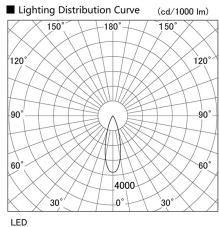

Item no. DD103-2930DW9035

Series Name: Versa R-G, Antiglare

Dark Mirror Reflector

Installation	Recessed mount
Type	Versa R-G, Antiglare
Fixture wattage	30.3W
Beam angle	29 deg.
Color Temp.	3500K
CRI	Ra>90
Luminous	2087 lm
Body	Die-cast aluminum alloy
Body finish	N/A
Trim finish	White
Reflector finish	Dark Mirror
IP Rate	IP20
Light source	COB module
Input Voltage	AC220~240V
Dimming Type	Non-Dimmable
Certificate	CE, CCC
Cut Hole	125mm