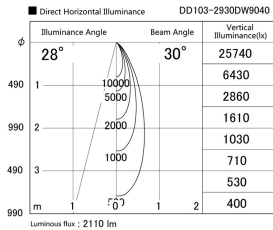

Item no. DD103-2930DW9040

Series Name: Versa R-G, Antiglare

Dark Mirror Reflector

Installation	Recessed mount
Type	Versa R-G, Antiglare
Fixture wattage	30.3W
Beam angle	29 deg.
Color Temp.	4000K
CRI	Ra>90
Luminous	2108 lm
Body	Die-cast aluminum alloy
Body finish	N/A
Trim finish	White
Reflector finish	Dark Mirror
IP Rate	IP20
Light source	COB module
Input Voltage	AC220~240V
Dimming Type	Non-Dimmable
Certificate	CE, CCC
Cut Hole	125mm