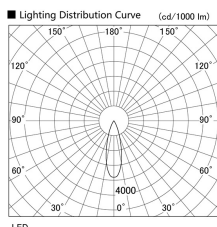

Item no. DD103-2930DW9040

Series Name: Versa R-G, Antiglare

Dark Mirror Reflector

Installation	Recessed mount
Type	
Fixture wattage	30.3W
Beam angle	29 deg.
Color Temp.	4000K
CRI	Ra>90
Luminous	2108 lm
Body	Die-cast aluminum alloy
Body finish	N/A
Trim finish	White
Reflector finish	Dark Mirror
IP Rate	IP20
Light source	COB module
Input Voltage	AC220~240V
Dimming Type	Non-Dimmable
Certificate	CE, CCC
Cut Hole	125mm