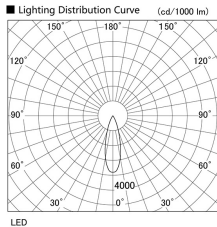

Item no. DD103-2930DW9040

Series Name: Versa R-G, Antiglare

Dark Mirror Reflector

Installation	Recessed mount
Type	Versa R-G, Antiglare
Fixture wattage	30.3W
Beam angle	29 deg.
Color Temp.	4000K
CRI	Ra>90
Luminous	2108 lm
Body	Die-cast aluminum alloy
Body finish	N/A
Trim finish	White
Reflector finish	Dark Mirror
IP Rate	IP20
Light source	COB module
Input Voltage	AC220~240V
Dimming Type	Non-Dimmable
Certificate	CE, CCC
Cut Hole	125mm