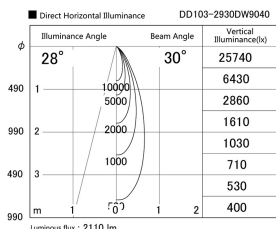

Item no. DD103-2930DW9040

Series Name: Versa R-G, Antiglare

Dark Mirror Reflector

Installation	Recessed mount
Type	
Fixture wattage	30.3W
Beam angle	29 deg.
Color Temp.	4000K
CRI	Ra>90
Luminous	2108 lm
Body	Die-cast aluminum alloy
Body finish	N/A
Trim finish	White
Reflector finish	Dark Mirror
IP Rate	IP20
Light source	COB module
Input Voltage	AC220~240V
Dimming Type	Non-Dimmable
Certificate	CE, CCC
Cut Hole	125mm