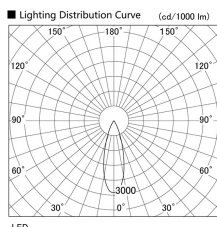

Item no. DD103-2930MW8527

Series Name: Versa R-G, Antiglare

Installation	Recessed mount
Type	
Fixture wattage	30.3W
Beam angle	29 deg.
Color Temp.	2700K
CRI	Ra>85
Luminous	2167 lm
Body	Die-cast aluminum alloy
Body finish	N/A
Trim finish	White
Reflector finish	Mirror
IP Rate	IP20
Light source	COB module
Input Voltage	AC220~240V
Dimming Type	Non-Dimmable
Certificate	CE, CCC
Cut Hole	125mm