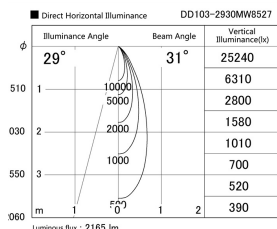

Item no. DD103-2930MW8527

Series Name: Versa R-G, Antiglare

Installation	Recessed mount
Type	
Fixture wattage	30.3W
Beam angle	29 deg.
Color Temp.	2700K
CRI	Ra>85
Luminous	2167 lm
Body	Die-cast aluminum alloy
Body finish	N/A
Trim finish	White
Reflector finish	Mirror
IP Rate	IP20
Light source	COB module
Input Voltage	AC220~240V
Dimming Type	Non-Dimmable
Certificate	CE, CCC
Cut Hole	125mm