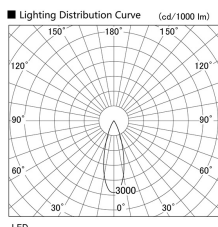

Item no. DD103-2930MW8530

Series Name: Versa R-G, Antiglare

Installation	Recessed mount
Type	
Fixture wattage	30.3W
Beam angle	29 deg.
Color Temp.	3000K
CRI	Ra>85
Luminous	2257 lm
Body	Die-cast aluminum alloy
Body finish	N/A
Trim finish	White
Reflector finish	Mirror
IP Rate	IP20
Light source	COB module
Input Voltage	AC220~240V
Dimming Type	Non-Dimmable
Certificate	CE, CCC
Cut Hole	125mm