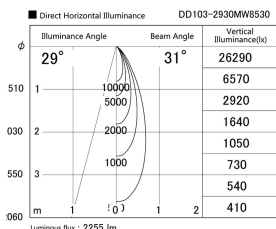

Item no. DD103-2930MW8530

Series Name: Versa R-G, Antiglare

Installation	Recessed mount
Type	Versa R-G, Antiglare
Fixture wattage	30.3W
Beam angle	29 deg.
Color Temp.	3000K
CRI	Ra>85
Luminous	2257 lm
Body	Die-cast aluminum alloy
Body finish	N/A
Trim finish	White
Reflector finish	Mirror
IP Rate	IP20
Light source	COB module
Input Voltage	AC220~240V
Dimming Type	Non-Dimmable
Certificate	CE, CCC
Cut Hole	125mm