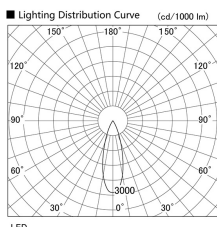

Item no. DD103-2930MW8530

Series Name: Versa R-G, Antiglare

Installation	Recessed mount
Type	Versa R-G, Antiglare
Fixture wattage	30.3W
Beam angle	29 deg.
Color Temp.	3000K
CRI	Ra>85
Luminous	2257 lm
Body	Die-cast aluminum alloy
Body finish	N/A
Trim finish	White
Reflector finish	Mirror
IP Rate	IP20
Light source	COB module
Input Voltage	AC220~240V
Dimming Type	Non-Dimmable
Certificate	CE, CCC
Cut Hole	125mm