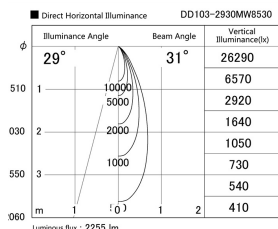

Item no. DD103-2930MW8530

Series Name: Versa R-G, Antiglare

Installation	Recessed mount
Type	
Fixture wattage	30.3W
Beam angle	29 deg.
Color Temp.	3000K
CRI	Ra>85
Luminous	2257 lm
Body	Die-cast aluminum alloy
Body finish	N/A
Trim finish	White
Reflector finish	Mirror
IP Rate	IP20
Light source	COB module
Input Voltage	AC220~240V
Dimming Type	Non-Dimmable
Certificate	CE, CCC
Cut Hole	125mm