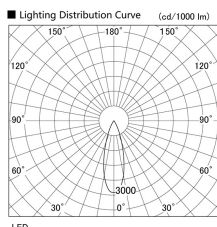

Item no. DD103-2930MW8535

Series Name: Versa R-G, Antiglare

Installation	Recessed mount
Type	
Fixture wattage	30.3W
Beam angle	29 deg.
Color Temp.	3500K
CRI	Ra>85
Luminous	2302 lm
Body	Die-cast aluminum alloy
Body finish	N/A
Trim finish	White
Reflector finish	Mirror
IP Rate	IP20
Light source	COB module
Input Voltage	AC220~240V
Dimming Type	Non-Dimmable
Certificate	CE, CCC
Cut Hole	125mm