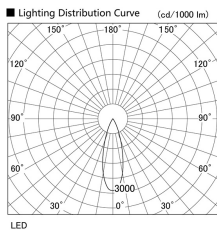

Item no. DD103-2930MW8535

Series Name: Versa R-G, Antiglare

Installation	Recessed mount
Type	
Fixture wattage	30.3W
Beam angle	29 deg.
Color Temp.	3500K
CRI	Ra>85
Luminous	2302 lm
Body	Die-cast aluminum alloy
Body finish	N/A
Trim finish	White
Reflector finish	Mirror
IP Rate	IP20
Light source	COB module
Input Voltage	AC220~240V
Dimming Type	Non-Dimmable
Certificate	CE, CCC
Cut Hole	125mm