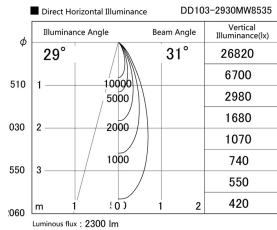

Item no. DD103-2930MW8535

Series Name: Versa R-G, Antiglare

Installation	Recessed mount
Type	
Fixture wattage	30.3W
Beam angle	29 deg.
Color Temp.	3500K
CRI	Ra>85
Luminous	2302 lm
Body	Die-cast aluminum alloy
Body finish	N/A
Trim finish	White
Reflector finish	Mirror
IP Rate	IP20
Light source	COB module
Input Voltage	AC220~240V
Dimming Type	Non-Dimmable
Certificate	CE, CCC
Cut Hole	125mm