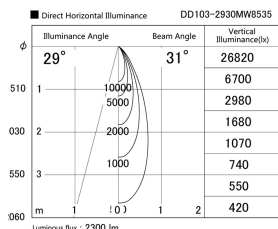

Item no. DD103-2930MW8535

Series Name: Versa R-G, Antiglare

Installation	Recessed mount
Type	
Fixture wattage	30.3W
Beam angle	29 deg.
Color Temp.	3500K
CRI	Ra>85
Luminous	2302 lm
Body	Die-cast aluminum alloy
Body finish	N/A
Trim finish	White
Reflector finish	Mirror
IP Rate	IP20
Light source	COB module
Input Voltage	AC220~240V
Dimming Type	Non-Dimmable
Certificate	CE, CCC
Cut Hole	125mm