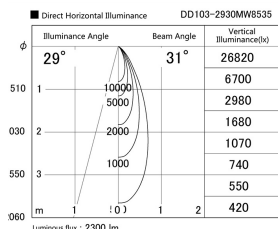

Item no. DD103-2930MW8535

Series Name: Versa R-G, Antiglare

Installation	Recessed mount
Type	Versa R-G, Antiglare
Fixture wattage	30.3W
Beam angle	29 deg.
Color Temp.	3500K
CRI	Ra>85
Luminous	2302 lm
Body	Die-cast aluminum alloy
Body finish	N/A
Trim finish	White
Reflector finish	Mirror
IP Rate	IP20
Light source	COB module
Input Voltage	AC220~240V
Dimming Type	Non-Dimmable
Certificate	CE, CCC
Cut Hole	125mm