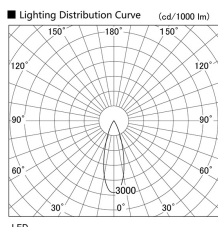

Item no. DD103-2930MW8535

Series Name: Versa R-G, Antiglare

Installation	Recessed mount
Type	Versa R-G, Antiglare
Fixture wattage	30.3W
Beam angle	29 deg.
Color Temp.	3500K
CRI	Ra>85
Luminous	2302 lm
Body	Die-cast aluminum alloy
Body finish	N/A
Trim finish	White
Reflector finish	Mirror
IP Rate	IP20
Light source	COB module
Input Voltage	AC220~240V
Dimming Type	Non-Dimmable
Certificate	CE, CCC
Cut Hole	125mm