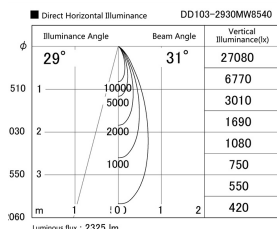

Item no. DD103-2930MW8540

Series Name: Versa R-G, Antiglare

Installation	Recessed mount
Type	
Fixture wattage	30.3W
Beam angle	29 deg.
Color Temp.	4000K
CRI	Ra>85
Luminous	2325 lm
Body	Die-cast aluminum alloy
Body finish	N/A
Trim finish	White
Reflector finish	Mirror
IP Rate	IP20
Light source	COB module
Input Voltage	AC220~240V
Dimming Type	Non-Dimmable
Certificate	CE, CCC
Cut Hole	125mm