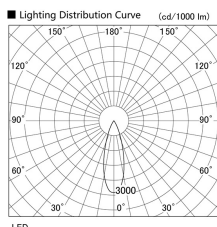

Item no. DD103-2930MW8540

Series Name: Versa R-G, Antiglare

Installation	Recessed mount
Type	
Fixture wattage	30.3W
Beam angle	29 deg.
Color Temp.	4000K
CRI	Ra>85
Luminous	2325 lm
Body	Die-cast aluminum alloy
Body finish	N/A
Trim finish	White
Reflector finish	Mirror
IP Rate	IP20
Light source	COB module
Input Voltage	AC220~240V
Dimming Type	Non-Dimmable
Certificate	CE, CCC
Cut Hole	125mm