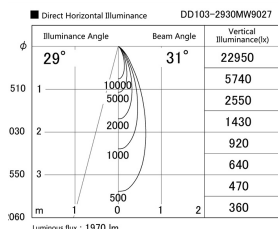

Item no. DD103-2930MW9027

Series Name: Versa R-G, Antiglare

Installation	Recessed mount
Type	Versa R-G, Antiglare
Fixture wattage	30.3W
Beam angle	29 deg.
Color Temp.	2700K
CRI	Ra>90
Luminous	1970 lm
Body	Die-cast aluminum alloy
Body finish	N/A
Trim finish	White
Reflector finish	Mirror
IP Rate	IP20
Light source	COB module
Input Voltage	AC220~240V
Dimming Type	Non-Dimmable
Certificate	CE, CCC
Cut Hole	125mm