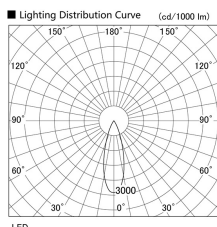

Item no. DD103-2930MW9027

Series Name: Versa R-G, Antiglare

Installation	Recessed mount
Type	
Fixture wattage	30.3W
Beam angle	29 deg.
Color Temp.	2700K
CRI	Ra>90
Luminous	1970 lm
Body	Die-cast aluminum alloy
Body finish	N/A
Trim finish	White
Reflector finish	Mirror
IP Rate	IP20
Light source	COB module
Input Voltage	AC220~240V
Dimming Type	Non-Dimmable
Certificate	CE, CCC
Cut Hole	125mm