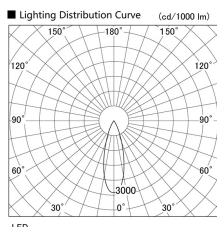

Item no. DD103-2930MW9027

Series Name: Versa R-G, Antiglare

Installation	Recessed mount
Type	Versa R-G, Antiglare
Fixture wattage	30.3W
Beam angle	29 deg.
Color Temp.	2700K
CRI	Ra>90
Luminous	1970 lm
Body	Die-cast aluminum alloy
Body finish	N/A
Trim finish	White
Reflector finish	Mirror
IP Rate	IP20
Light source	COB module
Input Voltage	AC220~240V
Dimming Type	Non-Dimmable
Certificate	CE, CCC
Cut Hole	125mm