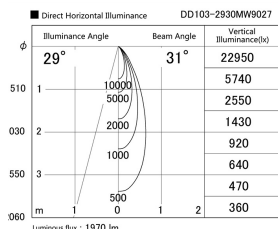

Item no. DD103-2930MW9027

Series Name: Versa R-G, Antiglare

Installation	Recessed mount
Type	
Fixture wattage	30.3W
Beam angle	29 deg.
Color Temp.	2700K
CRI	Ra>90
Luminous	1970 lm
Body	Die-cast aluminum alloy
Body finish	N/A
Trim finish	White
Reflector finish	Mirror
IP Rate	IP20
Light source	COB module
Input Voltage	AC220~240V
Dimming Type	Non-Dimmable
Certificate	CE, CCC
Cut Hole	125mm