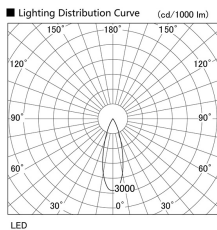

Item no. DD103-2930MW9030

Series Name: Versa R-G, Antiglare

Installation	Recessed mount
Type	
Fixture wattage	30.3W
Beam angle	29 deg.
Color Temp.	3000K
CRI	Ra>90
Luminous	2052 lm
Body	Die-cast aluminum alloy
Body finish	N/A
Trim finish	White
Reflector finish	Mirror
IP Rate	IP20
Light source	COB module
Input Voltage	AC220~240V
Dimming Type	Non-Dimmable
Certificate	CE, CCC
Cut Hole	125mm