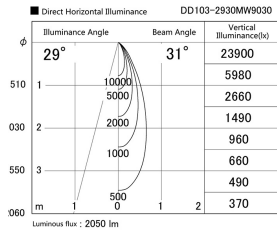

Item no. DD103-2930MW9030

Series Name: Versa R-G, Antiglare

Installation	Recessed mount
Type	
Fixture wattage	30.3W
Beam angle	29 deg.
Color Temp.	3000K
CRI	Ra>90
Luminous	2052 lm
Body	Die-cast aluminum alloy
Body finish	N/A
Trim finish	White
Reflector finish	Mirror
IP Rate	IP20
Light source	COB module
Input Voltage	AC220~240V
Dimming Type	Non-Dimmable
Certificate	CE, CCC
Cut Hole	125mm