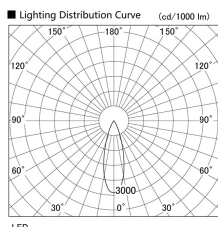

Item no. DD103-2930MW9040

Series Name: Versa R-G, Antiglare

Installation	Recessed mount
Type	
Fixture wattage	30.3W
Beam angle	29 deg.
Color Temp.	4000K
CRI	Ra>90
Luminous	2114 lm
Body	Die-cast aluminum alloy
Body finish	N/A
Trim finish	White
Reflector finish	Mirror
IP Rate	IP20
Light source	COB module
Input Voltage	AC220~240V
Dimming Type	Non-Dimmable
Certificate	CE, CCC
Cut Hole	125mm