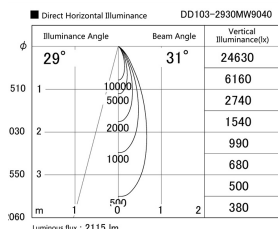

Item no. DD103-2930MW9040

Series Name: Versa R-G, Antiglare

Installation	Recessed mount
Type	
Fixture wattage	30.3W
Beam angle	29 deg.
Color Temp.	4000K
CRI	Ra>90
Luminous	2114 lm
Body	Die-cast aluminum alloy
Body finish	N/A
Trim finish	White
Reflector finish	Mirror
IP Rate	IP20
Light source	COB module
Input Voltage	AC220~240V
Dimming Type	Non-Dimmable
Certificate	CE, CCC
Cut Hole	125mm