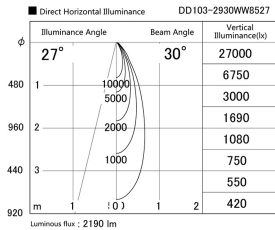

Item no. DD103-2930WW8527

Series Name: Versa R-G, Antiglare

White Reflector

Installation	Recessed mount
Type	
Fixture wattage	30.3W
Beam angle	29 deg.
Color Temp.	2700K
CRI	Ra>85
Luminous	2191 lm
Body	Die-cast aluminum alloy
Body finish	N/A
Trim finish	White
Reflector finish	White
IP Rate	IP20
Light source	COB module
Input Voltage	AC220~240V
Dimming Type	Non-Dimmable
Certificate	CE, CCC
Cut Hole	125mm