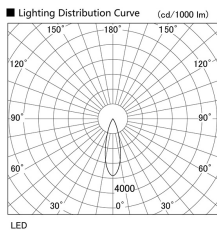

Item no. DD103-2930WW8527

Series Name: Versa R-G, Antiglare

White Reflector

Installation	Recessed mount
Type	
Fixture wattage	30.3W
Beam angle	29 deg.
Color Temp.	2700K
CRI	Ra>85
Luminous	2191 lm
Body	Die-cast aluminum alloy
Body finish	N/A
Trim finish	White
Reflector finish	White
IP Rate	IP20
Light source	COB module
Input Voltage	AC220~240V
Dimming Type	Non-Dimmable
Certificate	CE, CCC
Cut Hole	125mm