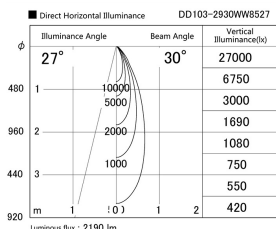

Item no. DD103-2930WW8527

Series Name: Versa R-G, Antiglare

White Reflector

Installation	Recessed mount
Type	Versa R-G, Antiglare
Fixture wattage	30.3W
Beam angle	29 deg.
Color Temp.	2700K
CRI	Ra>85
Luminous	2191 lm
Body	Die-cast aluminum alloy
Body finish	N/A
Trim finish	White
Reflector finish	White
IP Rate	IP20
Light source	COB module
Input Voltage	AC220~240V
Dimming Type	Non-Dimmable
Certificate	CE, CCC
Cut Hole	125mm