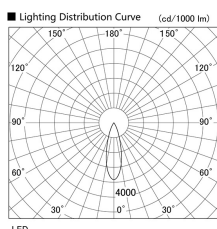

Item no. DD103-2930WW8527

Series Name: Versa R-G, Antiglare

White Reflector

Installation	Recessed mount
Type	Versa R-G, Antiglare
Fixture wattage	30.3W
Beam angle	29 deg.
Color Temp.	2700K
CRI	Ra>85
Luminous	2191 lm
Body	Die-cast aluminum alloy
Body finish	N/A
Trim finish	White
Reflector finish	White
IP Rate	IP20
Light source	COB module
Input Voltage	AC220~240V
Dimming Type	Non-Dimmable
Certificate	CE, CCC
Cut Hole	125mm