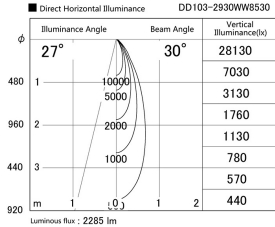

Item no. DD103-2930WW8530

Series Name: Versa R-G, Antiglare

White Reflector

Installation	Recessed mount
Type	Versa R-G, Antiglare
Fixture wattage	30.3W
Beam angle	29 deg.
Color Temp.	3000K
CRI	Ra>85
Luminous	2283 lm
Body	Die-cast aluminum alloy
Body finish	N/A
Trim finish	White
Reflector finish	White
IP Rate	IP20
Light source	COB module
Input Voltage	AC220~240V
Dimming Type	Non-Dimmable
Certificate	CE, CCC
Cut Hole	125mm