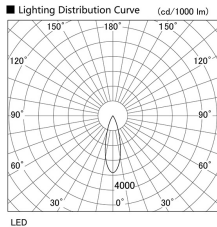

Item no. DD103-2930WW8530

Series Name: Versa R-G, Antiglare

White Reflector

Installation	Recessed mount
Type	Versa R-G, Antiglare
Fixture wattage	30.3W
Beam angle	29 deg.
Color Temp.	3000K
CRI	Ra>85
Luminous	2283 lm
Body	Die-cast aluminum alloy
Body finish	N/A
Trim finish	White
Reflector finish	White
IP Rate	IP20
Light source	COB module
Input Voltage	AC220~240V
Dimming Type	Non-Dimmable
Certificate	CE, CCC
Cut Hole	125mm