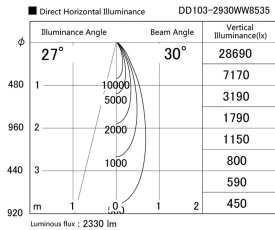

Item no. DD103-2930WW8535

Series Name: Versa R-G, Antiglare

White Reflector

Installation	Recessed mount
Type	
Fixture wattage	30.3W
Beam angle	29 deg.
Color Temp.	3500K
CRI	Ra>85
Luminous	2328 lm
Body	Die-cast aluminum alloy
Body finish	N/A
Trim finish	White
Reflector finish	White
IP Rate	IP20
Light source	COB module
Input Voltage	AC220~240V
Dimming Type	Non-Dimmable
Certificate	CE, CCC
Cut Hole	125mm