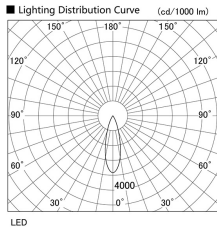

Item no. DD103-2930WW8535

Series Name: Versa R-G, Antiglare

White Reflector

Installation	Recessed mount
Type	
Fixture wattage	30.3W
Beam angle	29 deg.
Color Temp.	3500K
CRI	Ra>85
Luminous	2328 lm
Body	Die-cast aluminum alloy
Body finish	N/A
Trim finish	White
Reflector finish	White
IP Rate	IP20
Light source	COB module
Input Voltage	AC220~240V
Dimming Type	Non-Dimmable
Certificate	CE, CCC
Cut Hole	125mm