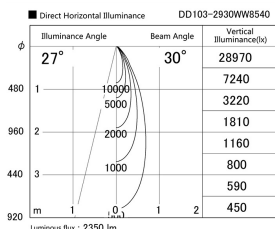

Item no. DD103-2930WW8540

Series Name: Versa R-G, Antiglare

White Reflector

Installation	Recessed mount
Type	Versa R-G, Antiglare
Fixture wattage	30.3W
Beam angle	29 deg.
Color Temp.	4000K
CRI	Ra>85
Luminous	2351 lm
Body	Die-cast aluminum alloy
Body finish	N/A
Trim finish	White
Reflector finish	White
IP Rate	IP20
Light source	COB module
Input Voltage	AC220~240V
Dimming Type	Non-Dimmable
Certificate	CE, CCC
Cut Hole	125mm