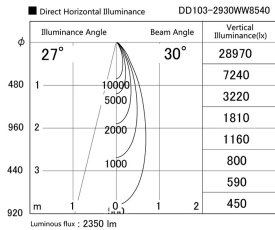

Item no. DD103-2930WW8540

Series Name: Versa R-G, Antiglare

White Reflector

Installation	Recessed mount
Type	
Fixture wattage	30.3W
Beam angle	29 deg.
Color Temp.	4000K
CRI	Ra>85
Luminous	2351 lm
Body	Die-cast aluminum alloy
Body finish	N/A
Trim finish	White
Reflector finish	White
IP Rate	IP20
Light source	COB module
Input Voltage	AC220~240V
Dimming Type	Non-Dimmable
Certificate	CE, CCC
Cut Hole	125mm