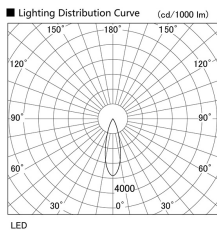

Item no. DD103-2930WW8540

Series Name: Versa R-G, Antiglare

White Reflector

Installation	Recessed mount
Type	
Fixture wattage	30.3W
Beam angle	29 deg.
Color Temp.	4000K
CRI	Ra>85
Luminous	2351 lm
Body	Die-cast aluminum alloy
Body finish	N/A
Trim finish	White
Reflector finish	White
IP Rate	IP20
Light source	COB module
Input Voltage	AC220~240V
Dimming Type	Non-Dimmable
Certificate	CE, CCC
Cut Hole	125mm