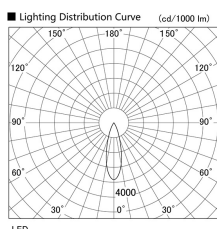

Item no. DD103-2930WW8540

Series Name: Versa R-G, Antiglare

White Reflector

Installation	Recessed mount
Type	Versa R-G, Antiglare
Fixture wattage	30.3W
Beam angle	29 deg.
Color Temp.	4000K
CRI	Ra>85
Luminous	2351 lm
Body	Die-cast aluminum alloy
Body finish	N/A
Trim finish	White
Reflector finish	White
IP Rate	IP20
Light source	COB module
Input Voltage	AC220~240V
Dimming Type	Non-Dimmable
Certificate	CE, CCC
Cut Hole	125mm