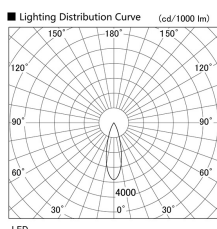

Item no. DD103-2930WW9027

Series Name: Versa R-G, Antiglare

White Reflector

Installation	Recessed mount
Type	Versa R-G, Antiglare
Fixture wattage	30.3W
Beam angle	29 deg.
Color Temp.	2700K
CRI	Ra>90
Luminous	1992 lm
Body	Die-cast aluminum alloy
Body finish	N/A
Trim finish	White
Reflector finish	White
IP Rate	IP20
Light source	COB module
Input Voltage	AC220~240V
Dimming Type	Non-Dimmable
Certificate	CE, CCC
Cut Hole	125mm