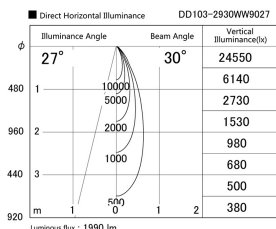

Item no. DD103-2930WW9027

Series Name: Versa R-G, Antiglare

White Reflector

Installation	Recessed mount
Type	Versa R-G, Antiglare
Fixture wattage	30.3W
Beam angle	29 deg.
Color Temp.	2700K
CRI	Ra>90
Luminous	1992 lm
Body	Die-cast aluminum alloy
Body finish	N/A
Trim finish	White
Reflector finish	White
IP Rate	IP20
Light source	COB module
Input Voltage	AC220~240V
Dimming Type	Non-Dimmable
Certificate	CE, CCC
Cut Hole	125mm