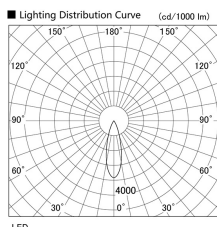

Item no. DD103-2930WW9027

Series Name: Versa R-G, Antiglare

White Reflector

Installation	Recessed mount
Type	
Fixture wattage	30.3W
Beam angle	29 deg.
Color Temp.	2700K
CRI	Ra>90
Luminous	1992 lm
Body	Die-cast aluminum alloy
Body finish	N/A
Trim finish	White
Reflector finish	White
IP Rate	IP20
Light source	COB module
Input Voltage	AC220~240V
Dimming Type	Non-Dimmable
Certificate	CE, CCC
Cut Hole	125mm