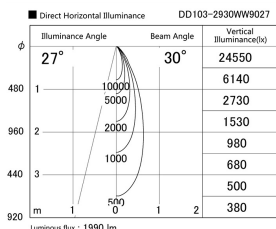

Item no. DD103-2930WW9027

Series Name: Versa R-G, Antiglare

White Reflector

Installation	Recessed mount
Type	
Fixture wattage	30.3W
Beam angle	29 deg.
Color Temp.	2700K
CRI	Ra>90
Luminous	1992 lm
Body	Die-cast aluminum alloy
Body finish	N/A
Trim finish	White
Reflector finish	White
IP Rate	IP20
Light source	COB module
Input Voltage	AC220~240V
Dimming Type	Non-Dimmable
Certificate	CE, CCC
Cut Hole	125mm