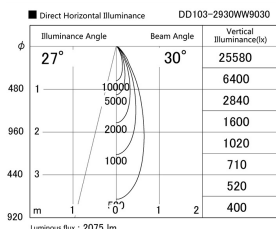

Item no. DD103-2930WW9030

Series Name: Versa R-G, Antiglare

White Reflector

Installation	Recessed mount
Type	
Fixture wattage	30.3W
Beam angle	29 deg.
Color Temp.	3000K
CRI	Ra>90
Luminous	2076 lm
Body	Die-cast aluminum alloy
Body finish	N/A
Trim finish	White
Reflector finish	White
IP Rate	IP20
Light source	COB module
Input Voltage	AC220~240V
Dimming Type	Non-Dimmable
Certificate	CE, CCC
Cut Hole	125mm