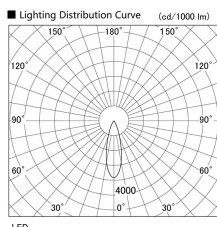

Item no. DD103-2930WW9030

Series Name: Versa R-G, Antiglare

White Reflector

Installation	Recessed mount
Type	
Fixture wattage	30.3W
Beam angle	29 deg.
Color Temp.	3000K
CRI	Ra>90
Luminous	2076 lm
Body	Die-cast aluminum alloy
Body finish	N/A
Trim finish	White
Reflector finish	White
IP Rate	IP20
Light source	COB module
Input Voltage	AC220~240V
Dimming Type	Non-Dimmable
Certificate	CE, CCC
Cut Hole	125mm