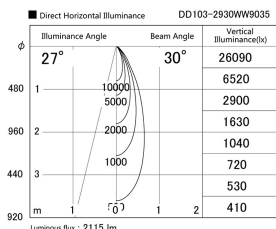

Item no. DD103-2930WW9035

Series Name: Versa R-G, Antiglare

White Reflector

Installation	Recessed mount
Type	
Fixture wattage	30.3W
Beam angle	29 deg.
Color Temp.	3500K
CRI	Ra>90
Luminous	2117 lm
Body	Die-cast aluminum alloy
Body finish	N/A
Trim finish	White
Reflector finish	White
IP Rate	IP20
Light source	COB module
Input Voltage	AC220~240V
Dimming Type	Non-Dimmable
Certificate	CE, CCC
Cut Hole	125mm