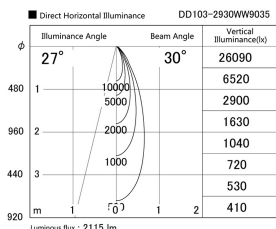

Item no. DD103-2930WW9035

Series Name: Versa R-G, Antiglare

White Reflector

Installation	Recessed mount
Type	Versa R-G, Antiglare
Fixture wattage	30.3W
Beam angle	29 deg.
Color Temp.	3500K
CRI	Ra>90
Luminous	2117 lm
Body	Die-cast aluminum alloy
Body finish	N/A
Trim finish	White
Reflector finish	White
IP Rate	IP20
Light source	COB module
Input Voltage	AC220~240V
Dimming Type	Non-Dimmable
Certificate	CE, CCC
Cut Hole	125mm