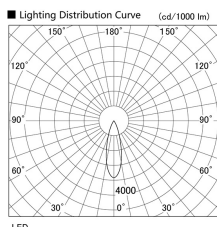

Item no. DD103-2930WW9035

Series Name: Versa R-G, Antiglare

White Reflector

Installation	Recessed mount
Type	
Fixture wattage	30.3W
Beam angle	29 deg.
Color Temp.	3500K
CRI	Ra>90
Luminous	2117 lm
Body	Die-cast aluminum alloy
Body finish	N/A
Trim finish	White
Reflector finish	White
IP Rate	IP20
Light source	COB module
Input Voltage	AC220~240V
Dimming Type	Non-Dimmable
Certificate	CE, CCC
Cut Hole	125mm