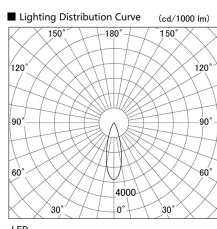

Item no. DD103-2930WW9035

Series Name: Versa R-G, Antiglare

White Reflector

Installation	Recessed mount
Type	Versa R-G, Antiglare
Fixture wattage	30.3W
Beam angle	29 deg.
Color Temp.	3500K
CRI	Ra>90
Luminous	2117 lm
Body	Die-cast aluminum alloy
Body finish	N/A
Trim finish	White
Reflector finish	White
IP Rate	IP20
Light source	COB module
Input Voltage	AC220~240V
Dimming Type	Non-Dimmable
Certificate	CE, CCC
Cut Hole	125mm