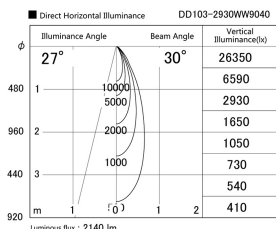

Item no. DD103-2930WW9040

Series Name: Versa R-G, Antiglare

White Reflector

Installation	Recessed mount
Type	
Fixture wattage	30.3W
Beam angle	29 deg.
Color Temp.	4000K
CRI	Ra>90
Luminous	2138 lm
Body	Die-cast aluminum alloy
Body finish	N/A
Trim finish	White
Reflector finish	White
IP Rate	IP20
Light source	COB module
Input Voltage	AC220~240V
Dimming Type	Non-Dimmable
Certificate	CE, CCC
Cut Hole	125mm