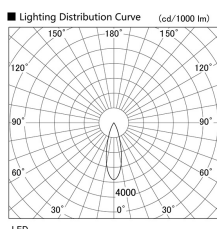

Item no. DD103-2930WW9040

Series Name: Versa R-G, Antiglare

White Reflector

Installation	Recessed mount
Type	
Fixture wattage	30.3W
Beam angle	29 deg.
Color Temp.	4000K
CRI	Ra>90
Luminous	2138 lm
Body	Die-cast aluminum alloy
Body finish	N/A
Trim finish	White
Reflector finish	White
IP Rate	IP20
Light source	COB module
Input Voltage	AC220~240V
Dimming Type	Non-Dimmable
Certificate	CE, CCC
Cut Hole	125mm