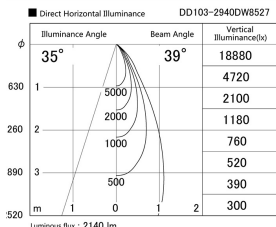

Item no. DD103-2940DW8527

Series Name: Versa R-G, Antiglare

Dark Mirror Reflector

Installation	Recessed mount
Type	
Fixture wattage	30.3W
Beam angle	38 deg.
Color Temp.	2700K
CRI	Ra>85
Luminous	2139 lm
Body	Die-cast aluminum alloy
Body finish	N/A
Trim finish	White
Reflector finish	Dark Mirror
IP Rate	IP20
Light source	COB module
Input Voltage	AC220~240V
Dimming Type	Non-Dimmable
Certificate	CE, CCC
Cut Hole	125mm