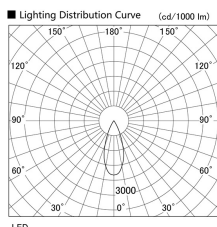

Item no. DD103-2940DW8527

Series Name: Versa R-G, Antiglare

Dark Mirror Reflector

Installation	Recessed mount
Type	
Fixture wattage	30.3W
Beam angle	38 deg.
Color Temp.	2700K
CRI	Ra>85
Luminous	2139 lm
Body	Die-cast aluminum alloy
Body finish	N/A
Trim finish	White
Reflector finish	Dark Mirror
IP Rate	IP20
Light source	COB module
Input Voltage	AC220~240V
Dimming Type	Non-Dimmable
Certificate	CE, CCC
Cut Hole	125mm