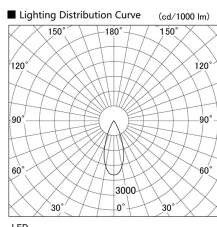

Item no. DD103-2940DW8527

Series Name: Versa R-G, Antiglare

Dark Mirror Reflector

LED

Installation	Recessed mount
Type	Versa R-G, Antiglare
Fixture wattage	30.3W
Beam angle	38 deg.
Color Temp.	2700K
CRI	Ra>85
Luminous	2139 lm
Body	Die-cast aluminum alloy
Body finish	N/A
Trim finish	White
Reflector finish	Dark Mirror
IP Rate	IP20
Light source	COB module
Input Voltage	AC220~240V
Dimming Type	Non-Dimmable
Certificate	CE, CCC
Cut Hole	125mm