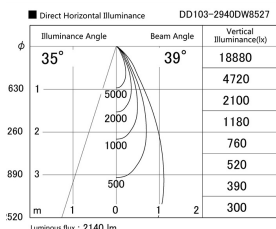

Item no. DD103-2940DW8527

Series Name: Versa R-G, Antiglare

Dark Mirror Reflector

LED

Installation	Recessed mount
Type	Versa R-G, Antiglare
Fixture wattage	30.3W
Beam angle	38 deg.
Color Temp.	2700K
CRI	Ra>85
Luminous	2139 lm
Body	Die-cast aluminum alloy
Body finish	N/A
Trim finish	White
Reflector finish	Dark Mirror
IP Rate	IP20
Light source	COB module
Input Voltage	AC220~240V
Dimming Type	Non-Dimmable
Certificate	CE, CCC
Cut Hole	125mm