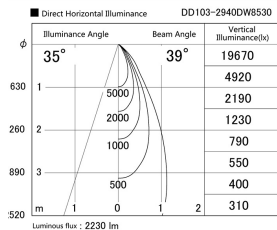

Item no. DD103-2940DW8530

Series Name: Versa R-G, Antiglare

Dark Mirror Reflector

Installation	Recessed mount
Type	
Fixture wattage	30.3W
Beam angle	38 deg.
Color Temp.	3000K
CRI	Ra>85
Luminous	2228 lm
Body	Die-cast aluminum alloy
Body finish	N/A
Trim finish	White
Reflector finish	Dark Mirror
IP Rate	IP20
Light source	COB module
Input Voltage	AC220~240V
Dimming Type	Non-Dimmable
Certificate	CE, CCC
Cut Hole	125mm