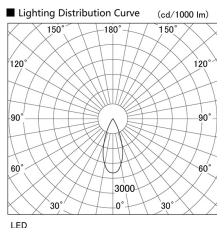

Item no. DD103-2940DW8530

Series Name: Versa R-G, Antiglare

Dark Mirror Reflector

Installation	Recessed mount
Type	
Fixture wattage	30.3W
Beam angle	38 deg.
Color Temp.	3000K
CRI	Ra>85
Luminous	2228 lm
Body	Die-cast aluminum alloy
Body finish	N/A
Trim finish	White
Reflector finish	Dark Mirror
IP Rate	IP20
Light source	COB module
Input Voltage	AC220~240V
Dimming Type	Non-Dimmable
Certificate	CE, CCC
Cut Hole	125mm