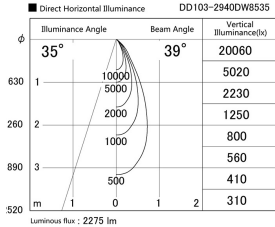

Item no. DD103-2940DW8535

Series Name: Versa R-G, Antiglare

Dark Mirror Reflector

Installation	Recessed mount
Type	
Fixture wattage	30.3W
Beam angle	38 deg.
Color Temp.	3500K
CRI	Ra>85
Luminous	2273 lm
Body	Die-cast aluminum alloy
Body finish	N/A
Trim finish	White
Reflector finish	Dark Mirror
IP Rate	IP20
Light source	COB module
Input Voltage	AC220~240V
Dimming Type	Non-Dimmable
Certificate	CE, CCC
Cut Hole	125mm