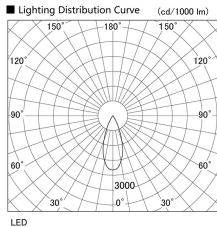

Item no. DD103-2940DW8535

Series Name: Versa R-G, Antiglare

Dark Mirror Reflector

Installation	Recessed mount
Type	
Fixture wattage	30.3W
Beam angle	38 deg.
Color Temp.	3500K
CRI	Ra>85
Luminous	2273 lm
Body	Die-cast aluminum alloy
Body finish	N/A
Trim finish	White
Reflector finish	Dark Mirror
IP Rate	IP20
Light source	COB module
Input Voltage	AC220~240V
Dimming Type	Non-Dimmable
Certificate	CE, CCC
Cut Hole	125mm