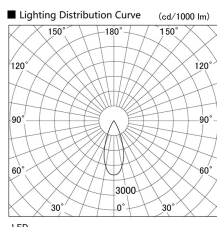

Item no. DD103-2940DW8540

Series Name: Versa R-G, Antiglare

Dark Mirror Reflector

Installation	Recessed mount
Type	Versa R-G, Antiglare
Fixture wattage	30.3W
Beam angle	38 deg.
Color Temp.	4000K
CRI	Ra>85
Luminous	2295 lm
Body	Die-cast aluminum alloy
Body finish	N/A
Trim finish	White
Reflector finish	Dark Mirror
IP Rate	IP20
Light source	COB module
Input Voltage	AC220~240V
Dimming Type	Non-Dimmable
Certificate	CE, CCC
Cut Hole	125mm