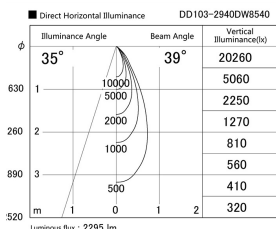

Item no. DD103-2940DW8540

Series Name: Versa R-G, Antiglare

Dark Mirror Reflector

Installation	Recessed mount
Type	Versa R-G, Antiglare
Fixture wattage	30.3W
Beam angle	38 deg.
Color Temp.	4000K
CRI	Ra>85
Luminous	2295 lm
Body	Die-cast aluminum alloy
Body finish	N/A
Trim finish	White
Reflector finish	Dark Mirror
IP Rate	IP20
Light source	COB module
Input Voltage	AC220~240V
Dimming Type	Non-Dimmable
Certificate	CE, CCC
Cut Hole	125mm