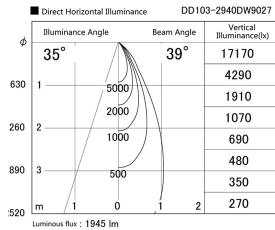

Item no. DD103-2940DW9027

Series Name: Versa R-G, Antiglare

Dark Mirror Reflector

Installation	Recessed mount
Type	
Fixture wattage	30.3W
Beam angle	38 deg.
Color Temp.	2700K
CRI	Ra>90
Luminous	1945 lm
Body	Die-cast aluminum alloy
Body finish	N/A
Trim finish	White
Reflector finish	Dark Mirror
IP Rate	IP20
Light source	COB module
Input Voltage	AC220~240V
Dimming Type	Non-Dimmable
Certificate	CE, CCC
Cut Hole	125mm