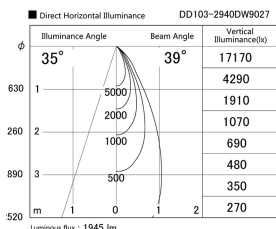

Item no. DD103-2940DW9027

Series Name: Versa R-G, Antiglare

Dark Mirror Reflector

Installation	Recessed mount
Type	Versa R-G, Antiglare
Fixture wattage	30.3W
Beam angle	38 deg.
Color Temp.	2700K
CRI	Ra>90
Luminous	1945 lm
Body	Die-cast aluminum alloy
Body finish	N/A
Trim finish	White
Reflector finish	Dark Mirror
IP Rate	IP20
Light source	COB module
Input Voltage	AC220~240V
Dimming Type	Non-Dimmable
Certificate	CE, CCC
Cut Hole	125mm