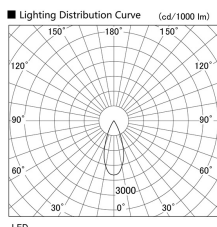

Item no. DD103-2940DW9027

Series Name: Versa R-G, Antiglare

Dark Mirror Reflector

Installation	Recessed mount
Type	Versa R-G, Antiglare
Fixture wattage	30.3W
Beam angle	38 deg.
Color Temp.	2700K
CRI	Ra>90
Luminous	1945 lm
Body	Die-cast aluminum alloy
Body finish	N/A
Trim finish	White
Reflector finish	Dark Mirror
IP Rate	IP20
Light source	COB module
Input Voltage	AC220~240V
Dimming Type	Non-Dimmable
Certificate	CE, CCC
Cut Hole	125mm