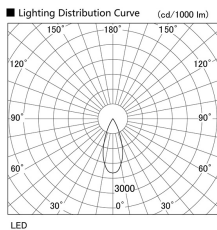

Item no. DD103-2940DW9027

Series Name: Versa R-G, Antiglare

Dark Mirror Reflector

Installation	Recessed mount
Type	
Fixture wattage	30.3W
Beam angle	38 deg.
Color Temp.	2700K
CRI	Ra>90
Luminous	1945 lm
Body	Die-cast aluminum alloy
Body finish	N/A
Trim finish	White
Reflector finish	Dark Mirror
IP Rate	IP20
Light source	COB module
Input Voltage	AC220~240V
Dimming Type	Non-Dimmable
Certificate	CE, CCC
Cut Hole	125mm