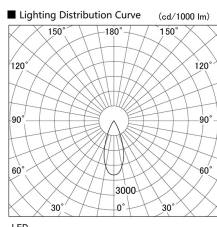

Item no. DD103-2940DW9030

Series Name: Versa R-G, Antiglare

Dark Mirror Reflector

Installation	Recessed mount
Type	Versa R-G, Antiglare
Fixture wattage	30.3W
Beam angle	38 deg.
Color Temp.	3000K
CRI	Ra>90
Luminous	2026 lm
Body	Die-cast aluminum alloy
Body finish	N/A
Trim finish	White
Reflector finish	Dark Mirror
IP Rate	IP20
Light source	COB module
Input Voltage	AC220~240V
Dimming Type	Non-Dimmable
Certificate	CE, CCC
Cut Hole	125mm