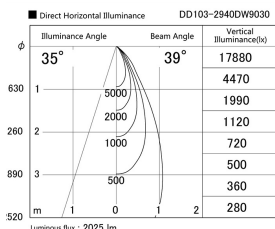

Item no. DD103-2940DW9030

Series Name: Versa R-G, Antiglare

Dark Mirror Reflector

Installation	Recessed mount
Type	Versa R-G, Antiglare
Fixture wattage	30.3W
Beam angle	38 deg.
Color Temp.	3000K
CRI	Ra>90
Luminous	2026 lm
Body	Die-cast aluminum alloy
Body finish	N/A
Trim finish	White
Reflector finish	Dark Mirror
IP Rate	IP20
Light source	COB module
Input Voltage	AC220~240V
Dimming Type	Non-Dimmable
Certificate	CE, CCC
Cut Hole	125mm