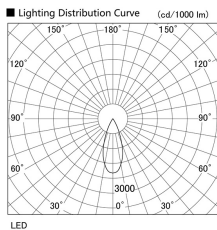

Item no. DD103-2940DW9030

Series Name: Versa R-G, Antiglare

Dark Mirror Reflector

|                  |                         |
|------------------|-------------------------|
| Installation     | Recessed mount          |
| Type             |                         |
| Fixture wattage  | 30.3W                   |
| Beam angle       | 38 deg.                 |
| Color Temp.      | 3000K                   |
| CRI              | Ra>90                   |
| Luminous         | 2026 lm                 |
| Body             | Die-cast aluminum alloy |
| Body finish      | N/A                     |
| Trim finish      | White                   |
| Reflector finish | Dark Mirror             |
| IP Rate          | IP20                    |
| Light source     | COB module              |
| Input Voltage    | AC220~240V              |
| Dimming Type     | Non-Dimmable            |
| Certificate      | CE, CCC                 |
| Cut Hole         | 125mm                   |