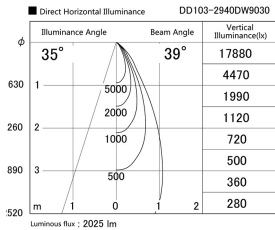

Item no. DD103-2940DW9030

Series Name: Versa R-G, Antiglare

Dark Mirror Reflector

|                  |                         |
|------------------|-------------------------|
| Installation     | Recessed mount          |
| Type             |                         |
| Fixture wattage  | 30.3W                   |
| Beam angle       | 38 deg.                 |
| Color Temp.      | 3000K                   |
| CRI              | Ra>90                   |
| Luminous         | 2026 lm                 |
| Body             | Die-cast aluminum alloy |
| Body finish      | N/A                     |
| Trim finish      | White                   |
| Reflector finish | Dark Mirror             |
| IP Rate          | IP20                    |
| Light source     | COB module              |
| Input Voltage    | AC220~240V              |
| Dimming Type     | Non-Dimmable            |
| Certificate      | CE, CCC                 |
| Cut Hole         | 125mm                   |