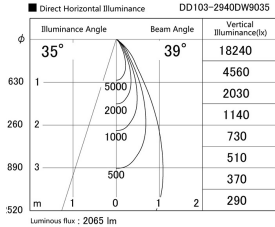

Item no. DD103-2940DW9035

Series Name: Versa R-G, Antiglare

Dark Mirror Reflector

Installation	Recessed mount
Type	
Fixture wattage	30.3W
Beam angle	38 deg.
Color Temp.	3500K
CRI	Ra>90
Luminous	2067 lm
Body	Die-cast aluminum alloy
Body finish	N/A
Trim finish	White
Reflector finish	Dark Mirror
IP Rate	IP20
Light source	COB module
Input Voltage	AC220~240V
Dimming Type	Non-Dimmable
Certificate	CE, CCC
Cut Hole	125mm