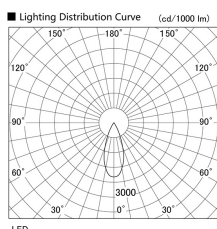

Item no. DD103-2940DW9035

Series Name: Versa R-G, Antiglare

Dark Mirror Reflector

Installation	Recessed mount
Type	Versa R-G, Antiglare
Fixture wattage	30.3W
Beam angle	38 deg.
Color Temp.	3500K
CRI	Ra>90
Luminous	2067 lm
Body	Die-cast aluminum alloy
Body finish	N/A
Trim finish	White
Reflector finish	Dark Mirror
IP Rate	IP20
Light source	COB module
Input Voltage	AC220~240V
Dimming Type	Non-Dimmable
Certificate	CE, CCC
Cut Hole	125mm