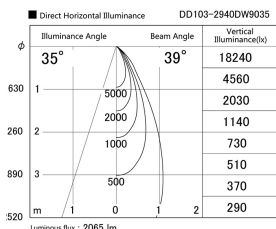

Item no. DD103-2940DW9035

Series Name: Versa R-G, Antiglare

Dark Mirror Reflector

Installation	Recessed mount
Type	Versa R-G, Antiglare
Fixture wattage	30.3W
Beam angle	38 deg.
Color Temp.	3500K
CRI	Ra>90
Luminous	2067 lm
Body	Die-cast aluminum alloy
Body finish	N/A
Trim finish	White
Reflector finish	Dark Mirror
IP Rate	IP20
Light source	COB module
Input Voltage	AC220~240V
Dimming Type	Non-Dimmable
Certificate	CE, CCC
Cut Hole	125mm