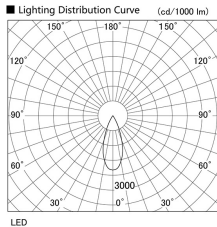

Item no. DD103-2940DW9035

Series Name: Versa R-G, Antiglare

Dark Mirror Reflector

Installation	Recessed mount
Type	
Fixture wattage	30.3W
Beam angle	38 deg.
Color Temp.	3500K
CRI	Ra>90
Luminous	2067 lm
Body	Die-cast aluminum alloy
Body finish	N/A
Trim finish	White
Reflector finish	Dark Mirror
IP Rate	IP20
Light source	COB module
Input Voltage	AC220~240V
Dimming Type	Non-Dimmable
Certificate	CE, CCC
Cut Hole	125mm