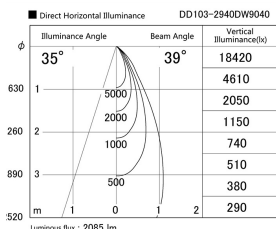

Item no. DD103-2940DW9040

Series Name: Versa R-G, Antiglare

Dark Mirror Reflector

Installation	Recessed mount
Type	Versa R-G, Antiglare
Fixture wattage	30.3W
Beam angle	38 deg.
Color Temp.	4000K
CRI	Ra>90
Luminous	2087 lm
Body	Die-cast aluminum alloy
Body finish	N/A
Trim finish	White
Reflector finish	Dark Mirror
IP Rate	IP20
Light source	COB module
Input Voltage	AC220~240V
Dimming Type	Non-Dimmable
Certificate	CE, CCC
Cut Hole	125mm