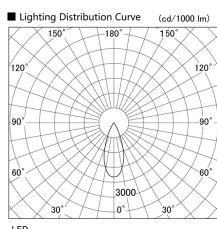

Item no. DD103-2940DW9040

Series Name: Versa R-G, Antiglare

Dark Mirror Reflector

Installation	Recessed mount
Type	Versa R-G, Antiglare
Fixture wattage	30.3W
Beam angle	38 deg.
Color Temp.	4000K
CRI	Ra>90
Luminous	2087 lm
Body	Die-cast aluminum alloy
Body finish	N/A
Trim finish	White
Reflector finish	Dark Mirror
IP Rate	IP20
Light source	COB module
Input Voltage	AC220~240V
Dimming Type	Non-Dimmable
Certificate	CE, CCC
Cut Hole	125mm