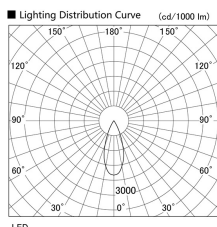

Item no. DD103-2940DW9040

Series Name: Versa R-G, Antiglare

Dark Mirror Reflector

Installation	Recessed mount
Type	
Fixture wattage	30.3W
Beam angle	38 deg.
Color Temp.	4000K
CRI	Ra>90
Luminous	2087 lm
Body	Die-cast aluminum alloy
Body finish	N/A
Trim finish	White
Reflector finish	Dark Mirror
IP Rate	IP20
Light source	COB module
Input Voltage	AC220~240V
Dimming Type	Non-Dimmable
Certificate	CE, CCC
Cut Hole	125mm