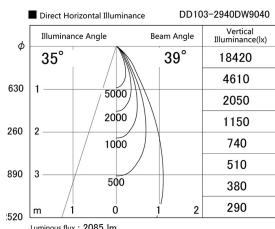

Item no. DD103-2940DW9040

Series Name: Versa R-G, Antiglare

Dark Mirror Reflector

Installation	Recessed mount
Type	
Fixture wattage	30.3W
Beam angle	38 deg.
Color Temp.	4000K
CRI	Ra>90
Luminous	2087 lm
Body	Die-cast aluminum alloy
Body finish	N/A
Trim finish	White
Reflector finish	Dark Mirror
IP Rate	IP20
Light source	COB module
Input Voltage	AC220~240V
Dimming Type	Non-Dimmable
Certificate	CE, CCC
Cut Hole	125mm