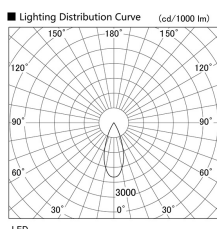

Item no. DD103-2940MW8527

Series Name: Versa R-G, Antiglare

Installation	Recessed mount
Type	Versa R-G, Antiglare
Fixture wattage	30.3W
Beam angle	38 deg.
Color Temp.	2700K
CRI	Ra>85
Luminous	2145 lm
Body	Die-cast aluminum alloy
Body finish	N/A
Trim finish	White
Reflector finish	Mirror
IP Rate	IP20
Light source	COB module
Input Voltage	AC220~240V
Dimming Type	Non-Dimmable
Certificate	CE, CCC
Cut Hole	125mm