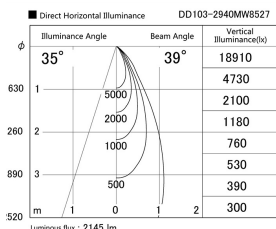

Item no. DD103-2940MW8527

Series Name: Versa R-G, Antiglare

Installation	Recessed mount
Type	Versa R-G, Antiglare
Fixture wattage	30.3W
Beam angle	38 deg.
Color Temp.	2700K
CRI	Ra>85
Luminous	2145 lm
Body	Die-cast aluminum alloy
Body finish	N/A
Trim finish	White
Reflector finish	Mirror
IP Rate	IP20
Light source	COB module
Input Voltage	AC220~240V
Dimming Type	Non-Dimmable
Certificate	CE, CCC
Cut Hole	125mm