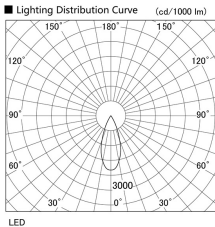

Item no. DD103-2940MW8530

Series Name: Versa R-G, Antiglare

Installation	Recessed mount
Type	Versa R-G, Antiglare
Fixture wattage	30.3W
Beam angle	38 deg.
Color Temp.	3000K
CRI	Ra>85
Luminous	2234 lm
Body	Die-cast aluminum alloy
Body finish	N/A
Trim finish	White
Reflector finish	Mirror
IP Rate	IP20
Light source	COB module
Input Voltage	AC220~240V
Dimming Type	Non-Dimmable
Certificate	CE, CCC
Cut Hole	125mm