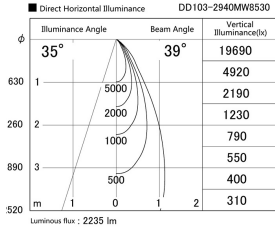

Item no. DD103-2940MW8530

Series Name: Versa R-G, Antiglare

Installation	Recessed mount
Type	Versa R-G, Antiglare
Fixture wattage	30.3W
Beam angle	38 deg.
Color Temp.	3000K
CRI	Ra>85
Luminous	2234 lm
Body	Die-cast aluminum alloy
Body finish	N/A
Trim finish	White
Reflector finish	Mirror
IP Rate	IP20
Light source	COB module
Input Voltage	AC220~240V
Dimming Type	Non-Dimmable
Certificate	CE, CCC
Cut Hole	125mm