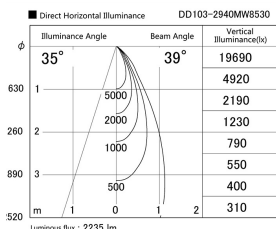

Item no. DD103-2940MW8530

Series Name: Versa R-G, Antiglare

Installation	Recessed mount
Type	
Fixture wattage	30.3W
Beam angle	38 deg.
Color Temp.	3000K
CRI	Ra>85
Luminous	2234 lm
Body	Die-cast aluminum alloy
Body finish	N/A
Trim finish	White
Reflector finish	Mirror
IP Rate	IP20
Light source	COB module
Input Voltage	AC220~240V
Dimming Type	Non-Dimmable
Certificate	CE, CCC
Cut Hole	125mm