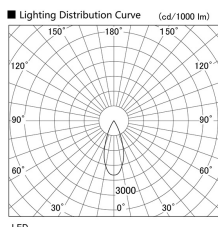

Item no. DD103-2940MW8530

Series Name: Versa R-G, Antiglare

Installation	Recessed mount
Type	
Fixture wattage	30.3W
Beam angle	38 deg.
Color Temp.	3000K
CRI	Ra>85
Luminous	2234 lm
Body	Die-cast aluminum alloy
Body finish	N/A
Trim finish	White
Reflector finish	Mirror
IP Rate	IP20
Light source	COB module
Input Voltage	AC220~240V
Dimming Type	Non-Dimmable
Certificate	CE, CCC
Cut Hole	125mm