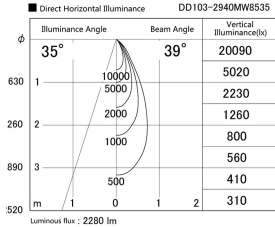

Item no. DD103-2940MW8535

Series Name: Versa R-G, Antiglare

Installation	Recessed mount
Type	
Fixture wattage	30.3W
Beam angle	38 deg.
Color Temp.	3500K
CRI	Ra>85
Luminous	2279 lm
Body	Die-cast aluminum alloy
Body finish	N/A
Trim finish	White
Reflector finish	Mirror
IP Rate	IP20
Light source	COB module
Input Voltage	AC220~240V
Dimming Type	Non-Dimmable
Certificate	CE, CCC
Cut Hole	125mm