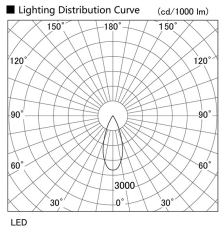

Item no. DD103-2940MW8535

Series Name: Versa R-G, Antiglare

Installation	Recessed mount
Type	
Fixture wattage	30.3W
Beam angle	38 deg.
Color Temp.	3500K
CRI	Ra>85
Luminous	2279 lm
Body	Die-cast aluminum alloy
Body finish	N/A
Trim finish	White
Reflector finish	Mirror
IP Rate	IP20
Light source	COB module
Input Voltage	AC220~240V
Dimming Type	Non-Dimmable
Certificate	CE, CCC
Cut Hole	125mm