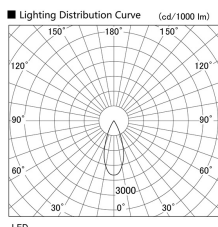

Item no. DD103-2940MW8540

Series Name: Versa R-G, Antiglare

Installation	Recessed mount
Type	
Fixture wattage	30.3W
Beam angle	38 deg.
Color Temp.	4000K
CRI	Ra>85
Luminous	2301 lm
Body	Die-cast aluminum alloy
Body finish	N/A
Trim finish	White
Reflector finish	Mirror
IP Rate	IP20
Light source	COB module
Input Voltage	AC220~240V
Dimming Type	Non-Dimmable
Certificate	CE, CCC
Cut Hole	125mm