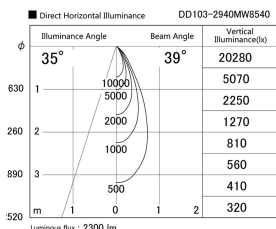

Item no. DD103-2940MW8540

Series Name: Versa R-G, Antiglare

Installation	Recessed mount
Type	
Fixture wattage	30.3W
Beam angle	38 deg.
Color Temp.	4000K
CRI	Ra>85
Luminous	2301 lm
Body	Die-cast aluminum alloy
Body finish	N/A
Trim finish	White
Reflector finish	Mirror
IP Rate	IP20
Light source	COB module
Input Voltage	AC220~240V
Dimming Type	Non-Dimmable
Certificate	CE, CCC
Cut Hole	125mm