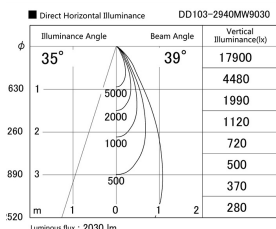

Item no. DD103-2940MW9030

Series Name: Versa R-G, Antiglare

Installation	Recessed mount
Type	
Fixture wattage	30.3W
Beam angle	38 deg.
Color Temp.	3000K
CRI	Ra>90
Luminous	2031 lm
Body	Die-cast aluminum alloy
Body finish	N/A
Trim finish	White
Reflector finish	Mirror
IP Rate	IP20
Light source	COB module
Input Voltage	AC220~240V
Dimming Type	Non-Dimmable
Certificate	CE, CCC
Cut Hole	125mm