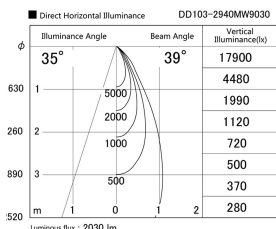

Item no. DD103-2940MW9030

Series Name: Versa R-G, Antiglare

Installation	Recessed mount
Type	Versa R-G, Antiglare
Fixture wattage	30.3W
Beam angle	38 deg.
Color Temp.	3000K
CRI	Ra>90
Luminous	2031 lm
Body	Die-cast aluminum alloy
Body finish	N/A
Trim finish	White
Reflector finish	Mirror
IP Rate	IP20
Light source	COB module
Input Voltage	AC220~240V
Dimming Type	Non-Dimmable
Certificate	CE, CCC
Cut Hole	125mm