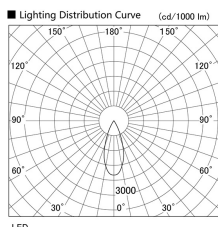

Item no. DD103-2940MW9030

Series Name: Versa R-G, Antiglare

Installation	Recessed mount
Type	Versa R-G, Antiglare
Fixture wattage	30.3W
Beam angle	38 deg.
Color Temp.	3000K
CRI	Ra>90
Luminous	2031 lm
Body	Die-cast aluminum alloy
Body finish	N/A
Trim finish	White
Reflector finish	Mirror
IP Rate	IP20
Light source	COB module
Input Voltage	AC220~240V
Dimming Type	Non-Dimmable
Certificate	CE, CCC
Cut Hole	125mm