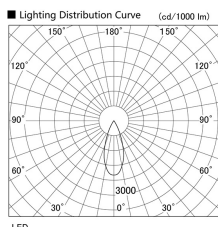

Item no. DD103-2940MW9030

Series Name: Versa R-G, Antiglare

Installation	Recessed mount
Type	
Fixture wattage	30.3W
Beam angle	38 deg.
Color Temp.	3000K
CRI	Ra>90
Luminous	2031 lm
Body	Die-cast aluminum alloy
Body finish	N/A
Trim finish	White
Reflector finish	Mirror
IP Rate	IP20
Light source	COB module
Input Voltage	AC220~240V
Dimming Type	Non-Dimmable
Certificate	CE, CCC
Cut Hole	125mm